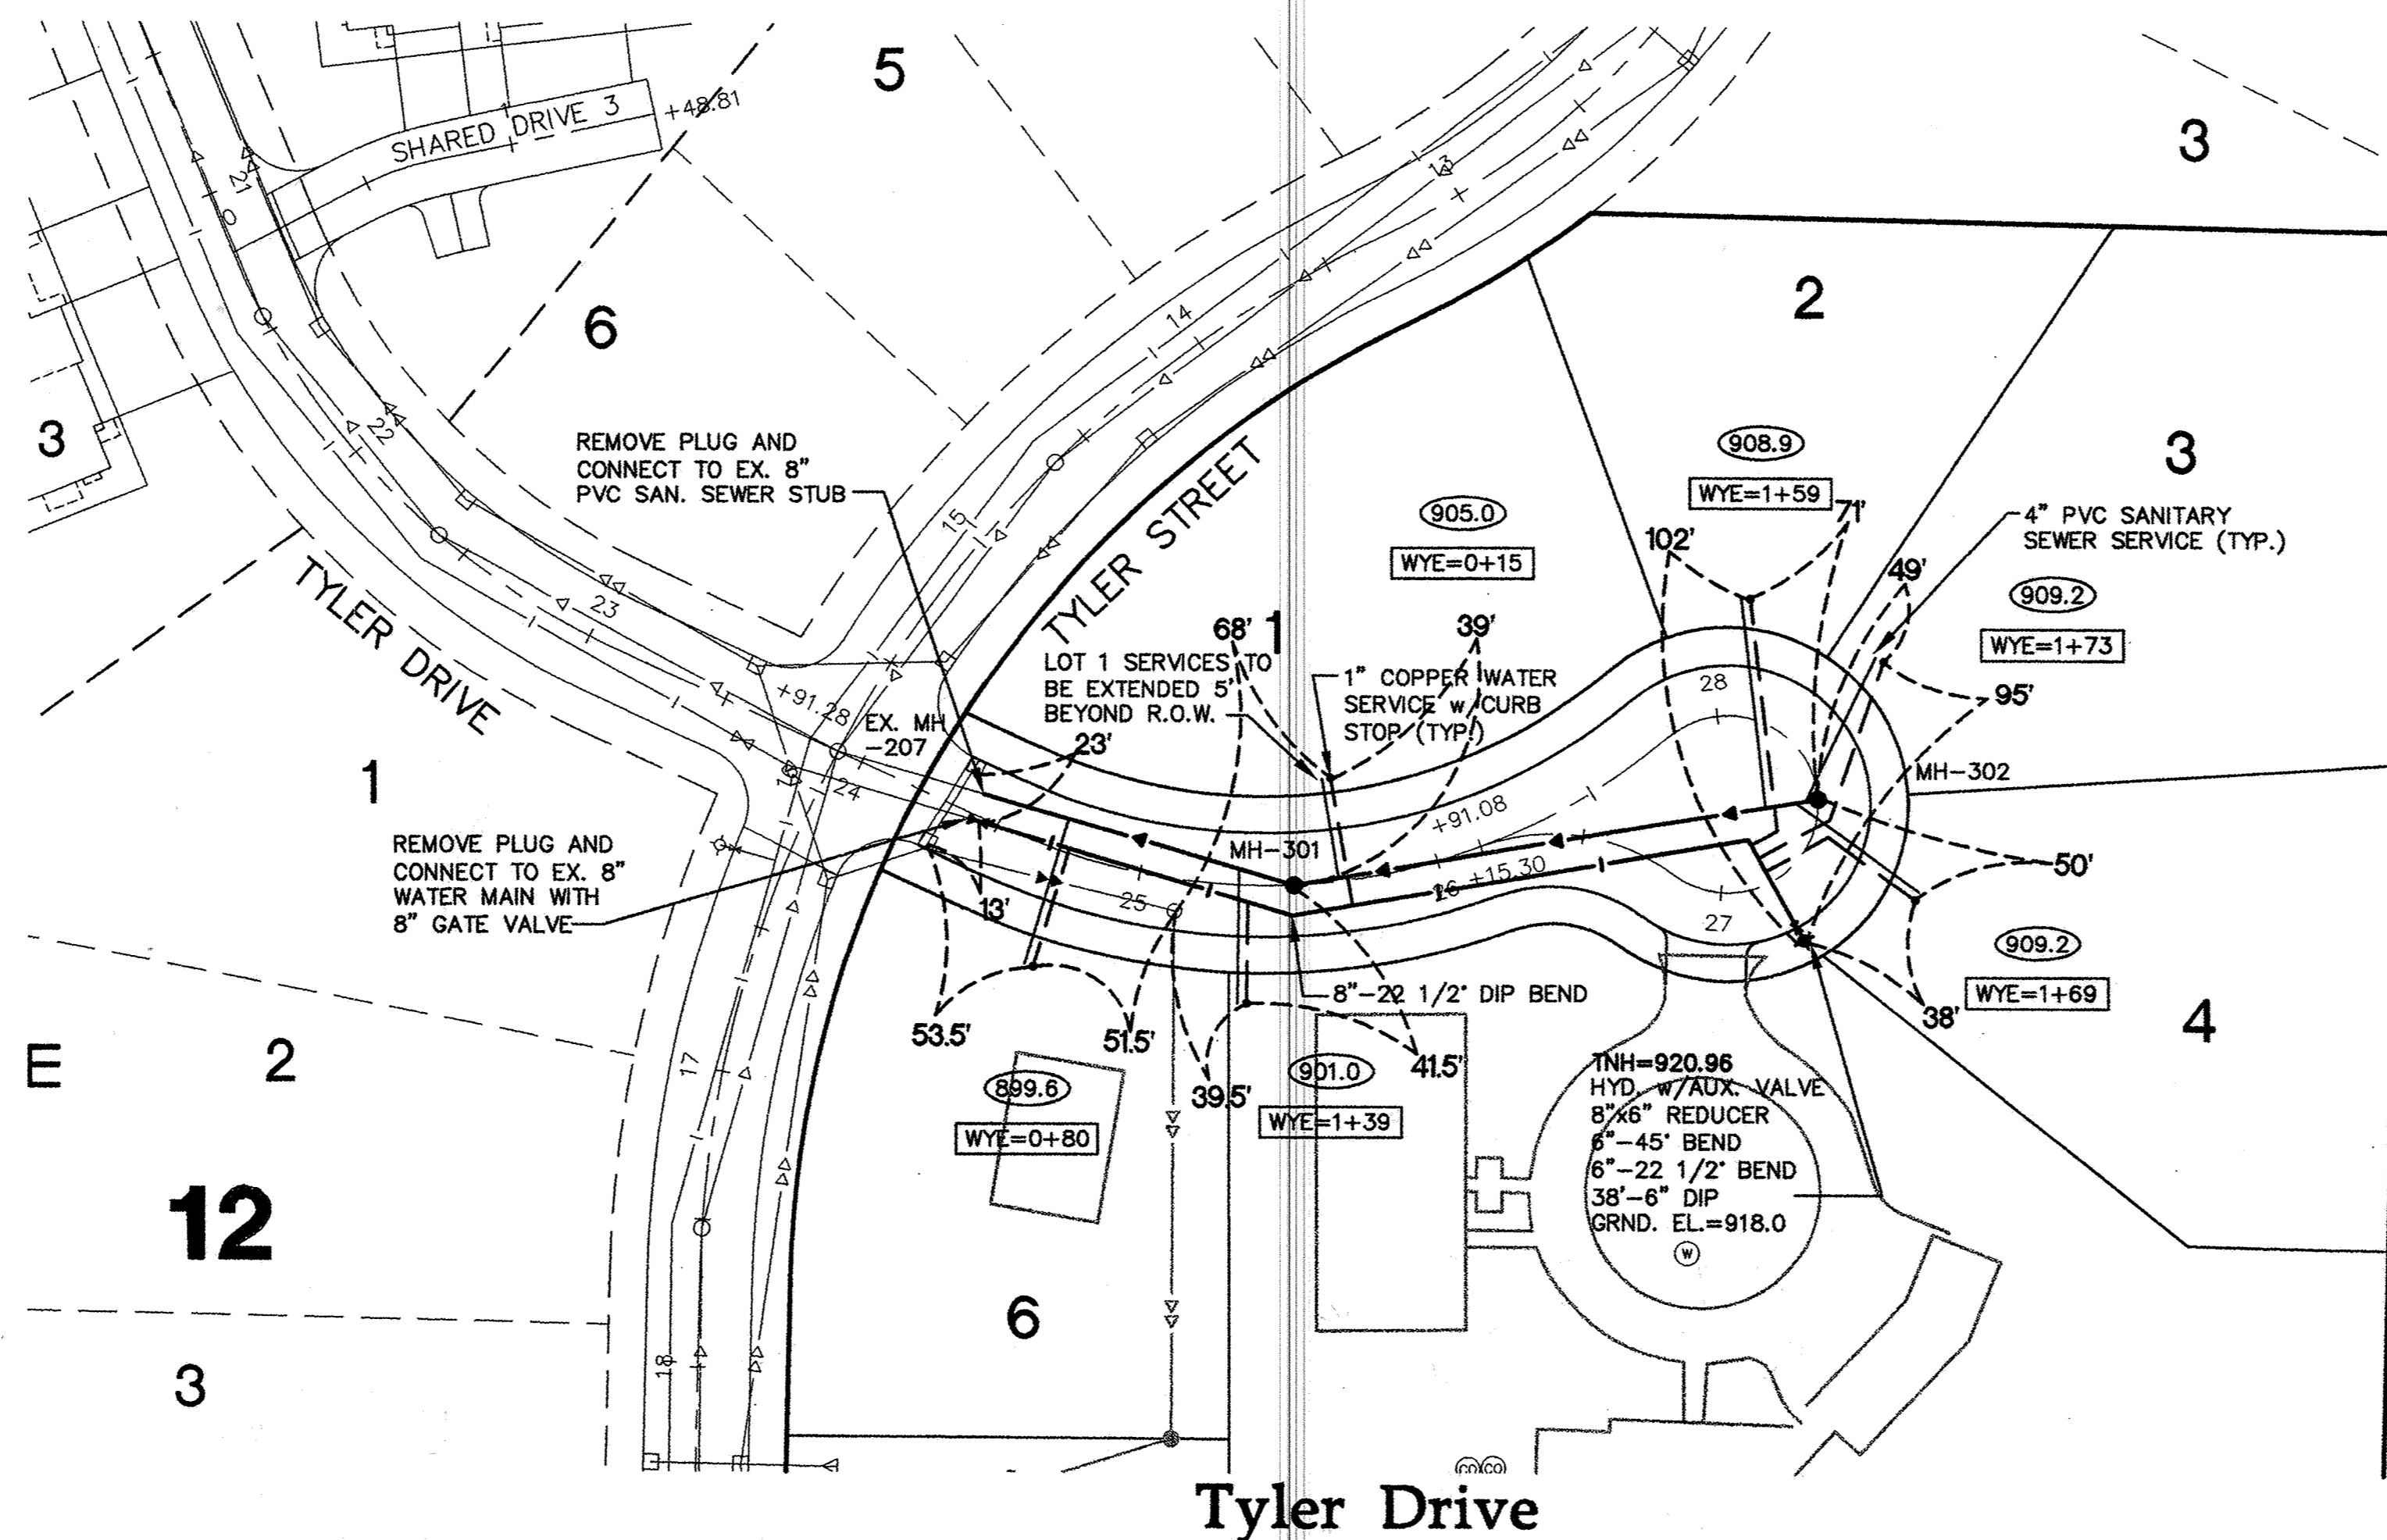

Call 48 Hours before digging:  
**GOPHER STATE ONE CALL**  
 Twin City Area 651-454-0002  
 Mn. Toll Free 1-800-252-1166

**GENERAL NOTES:**

- (XXX.X) DENOTES SANITARY SEWER SERVICE INVERT @ TOWNHOME PROPERTY LINE.
- WYE=X+XX DENOTES SANITARY SEWER SERVICE WYE LOCATED ON MAINLINE FROM DOWN STREAM M.H.
- FLAG HYDRANTS.
- EXTEND RODS ON DEEP VALVES.
- ALL DROP MANHOLES TO BE CONSTRUCTED USING OUTSIDE DROPS.
- HYDRANTS TO BE PLACED 5' BEHIND CURB
- SERVICES TO BE EXTENDED 10' PAST R.O.W. UNLESS OTHERWISE NOTED.

CONTRACTOR: RYAN CONTRACTING CO.  
 RECORD DRAWING CONFORMING TO CONSTRUCTION RECORDS.  
 BY STEVE PFLIPSEN DATE 04/26/07  
 WESTWOOD PROFESSIONAL SERVICES

E-3 20021059UT01.DWG  
 Latest Revision Date: 04/26/07  
 Date: 08/16/02 Sheet: 2 OF 8

Prepared for:  
**Bob Van Den Berg**  
 10811 181st Avenue Northwest  
 Elk River, Minnesota 55330

**Van Den Berg Property**  
 Elk River, Minnesota

**Sanitary Sewer and Water Main Construction Plan**  
 Tyler Drive