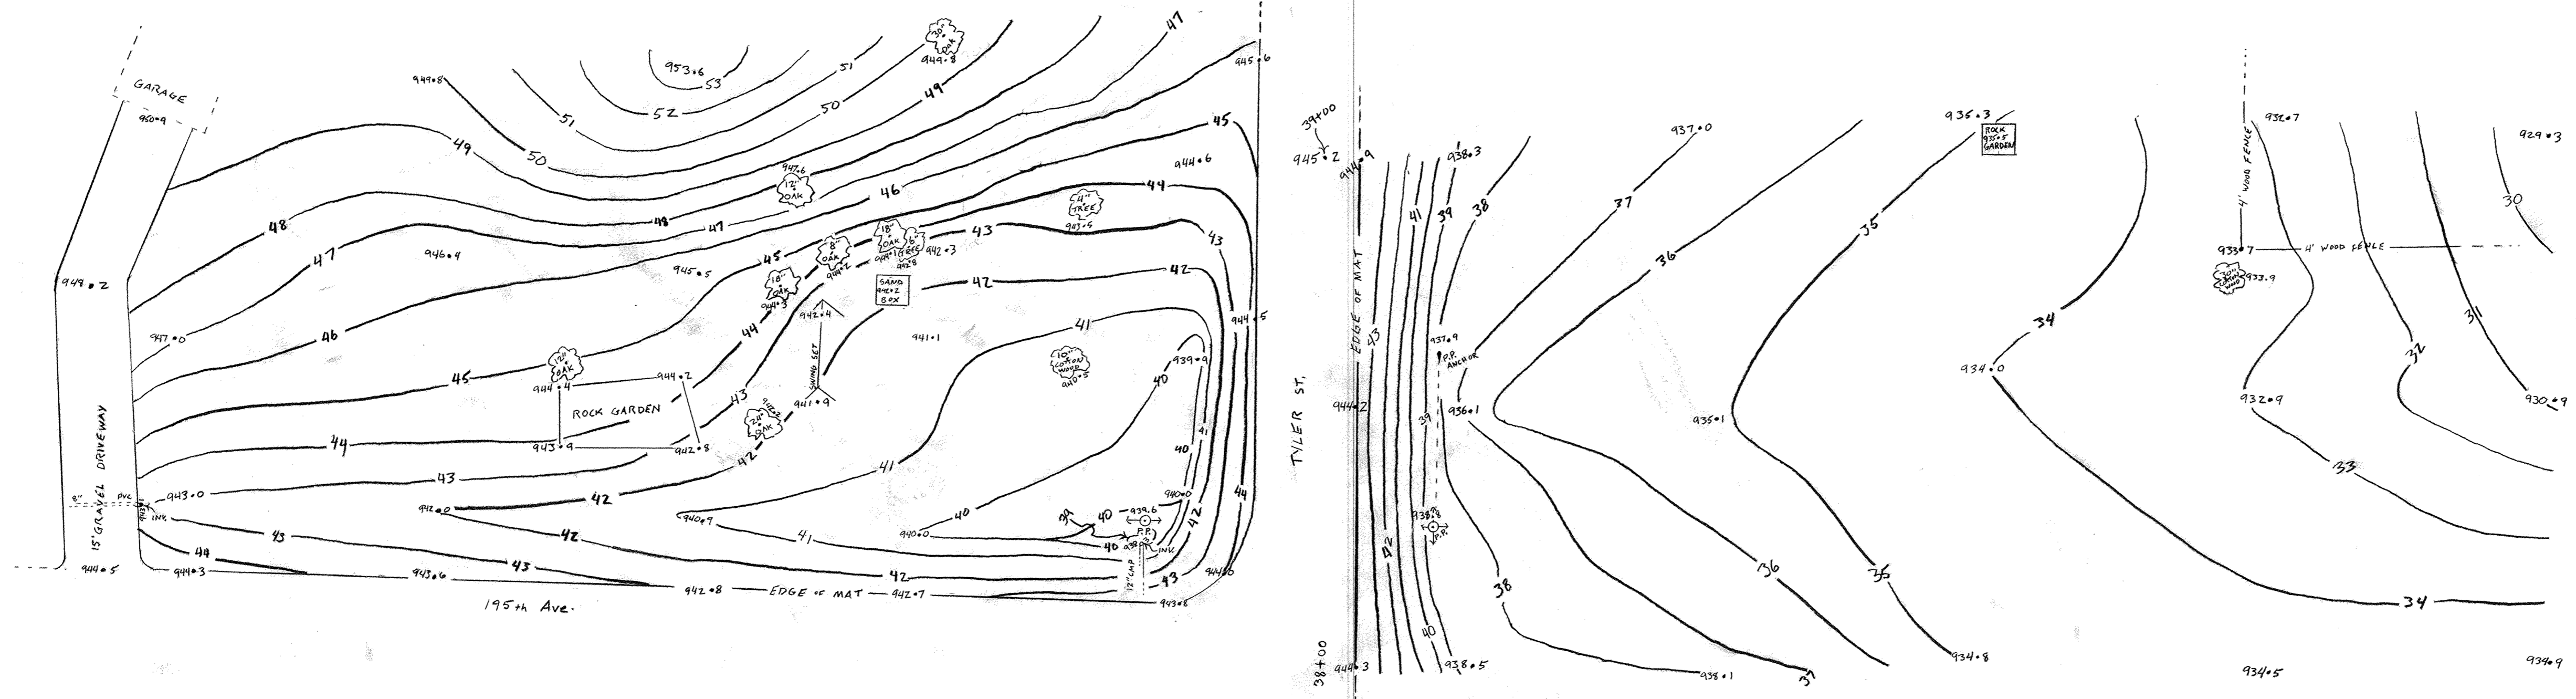

334C PRODUCTS • NEW HOPE, MINNESOTA  
REQUEST BY PART NUMBER 8552  
DRAWING NUMBER

334C PRODUCTS • NEW HOPE, MINNESOTA  
REQUEST BY PART NUMBER 8552  
DRAWING NUMBER

334C PRODUCTS • NEW HOPE, MINNESOTA  
REQUEST BY PART NUMBER 8552  
DRAWING NUMBER

334C PRODUCTS • NEW HOPE, MINNESOTA  
REQUEST BY PART NUMBER 8552  
DRAWING NUMBER  
TYLER 30  
25

ELK RIVER TYLER ST. + 195th AVE.

1" = 20'

TYLER ST. + 195th

TYLER ST  
230-063