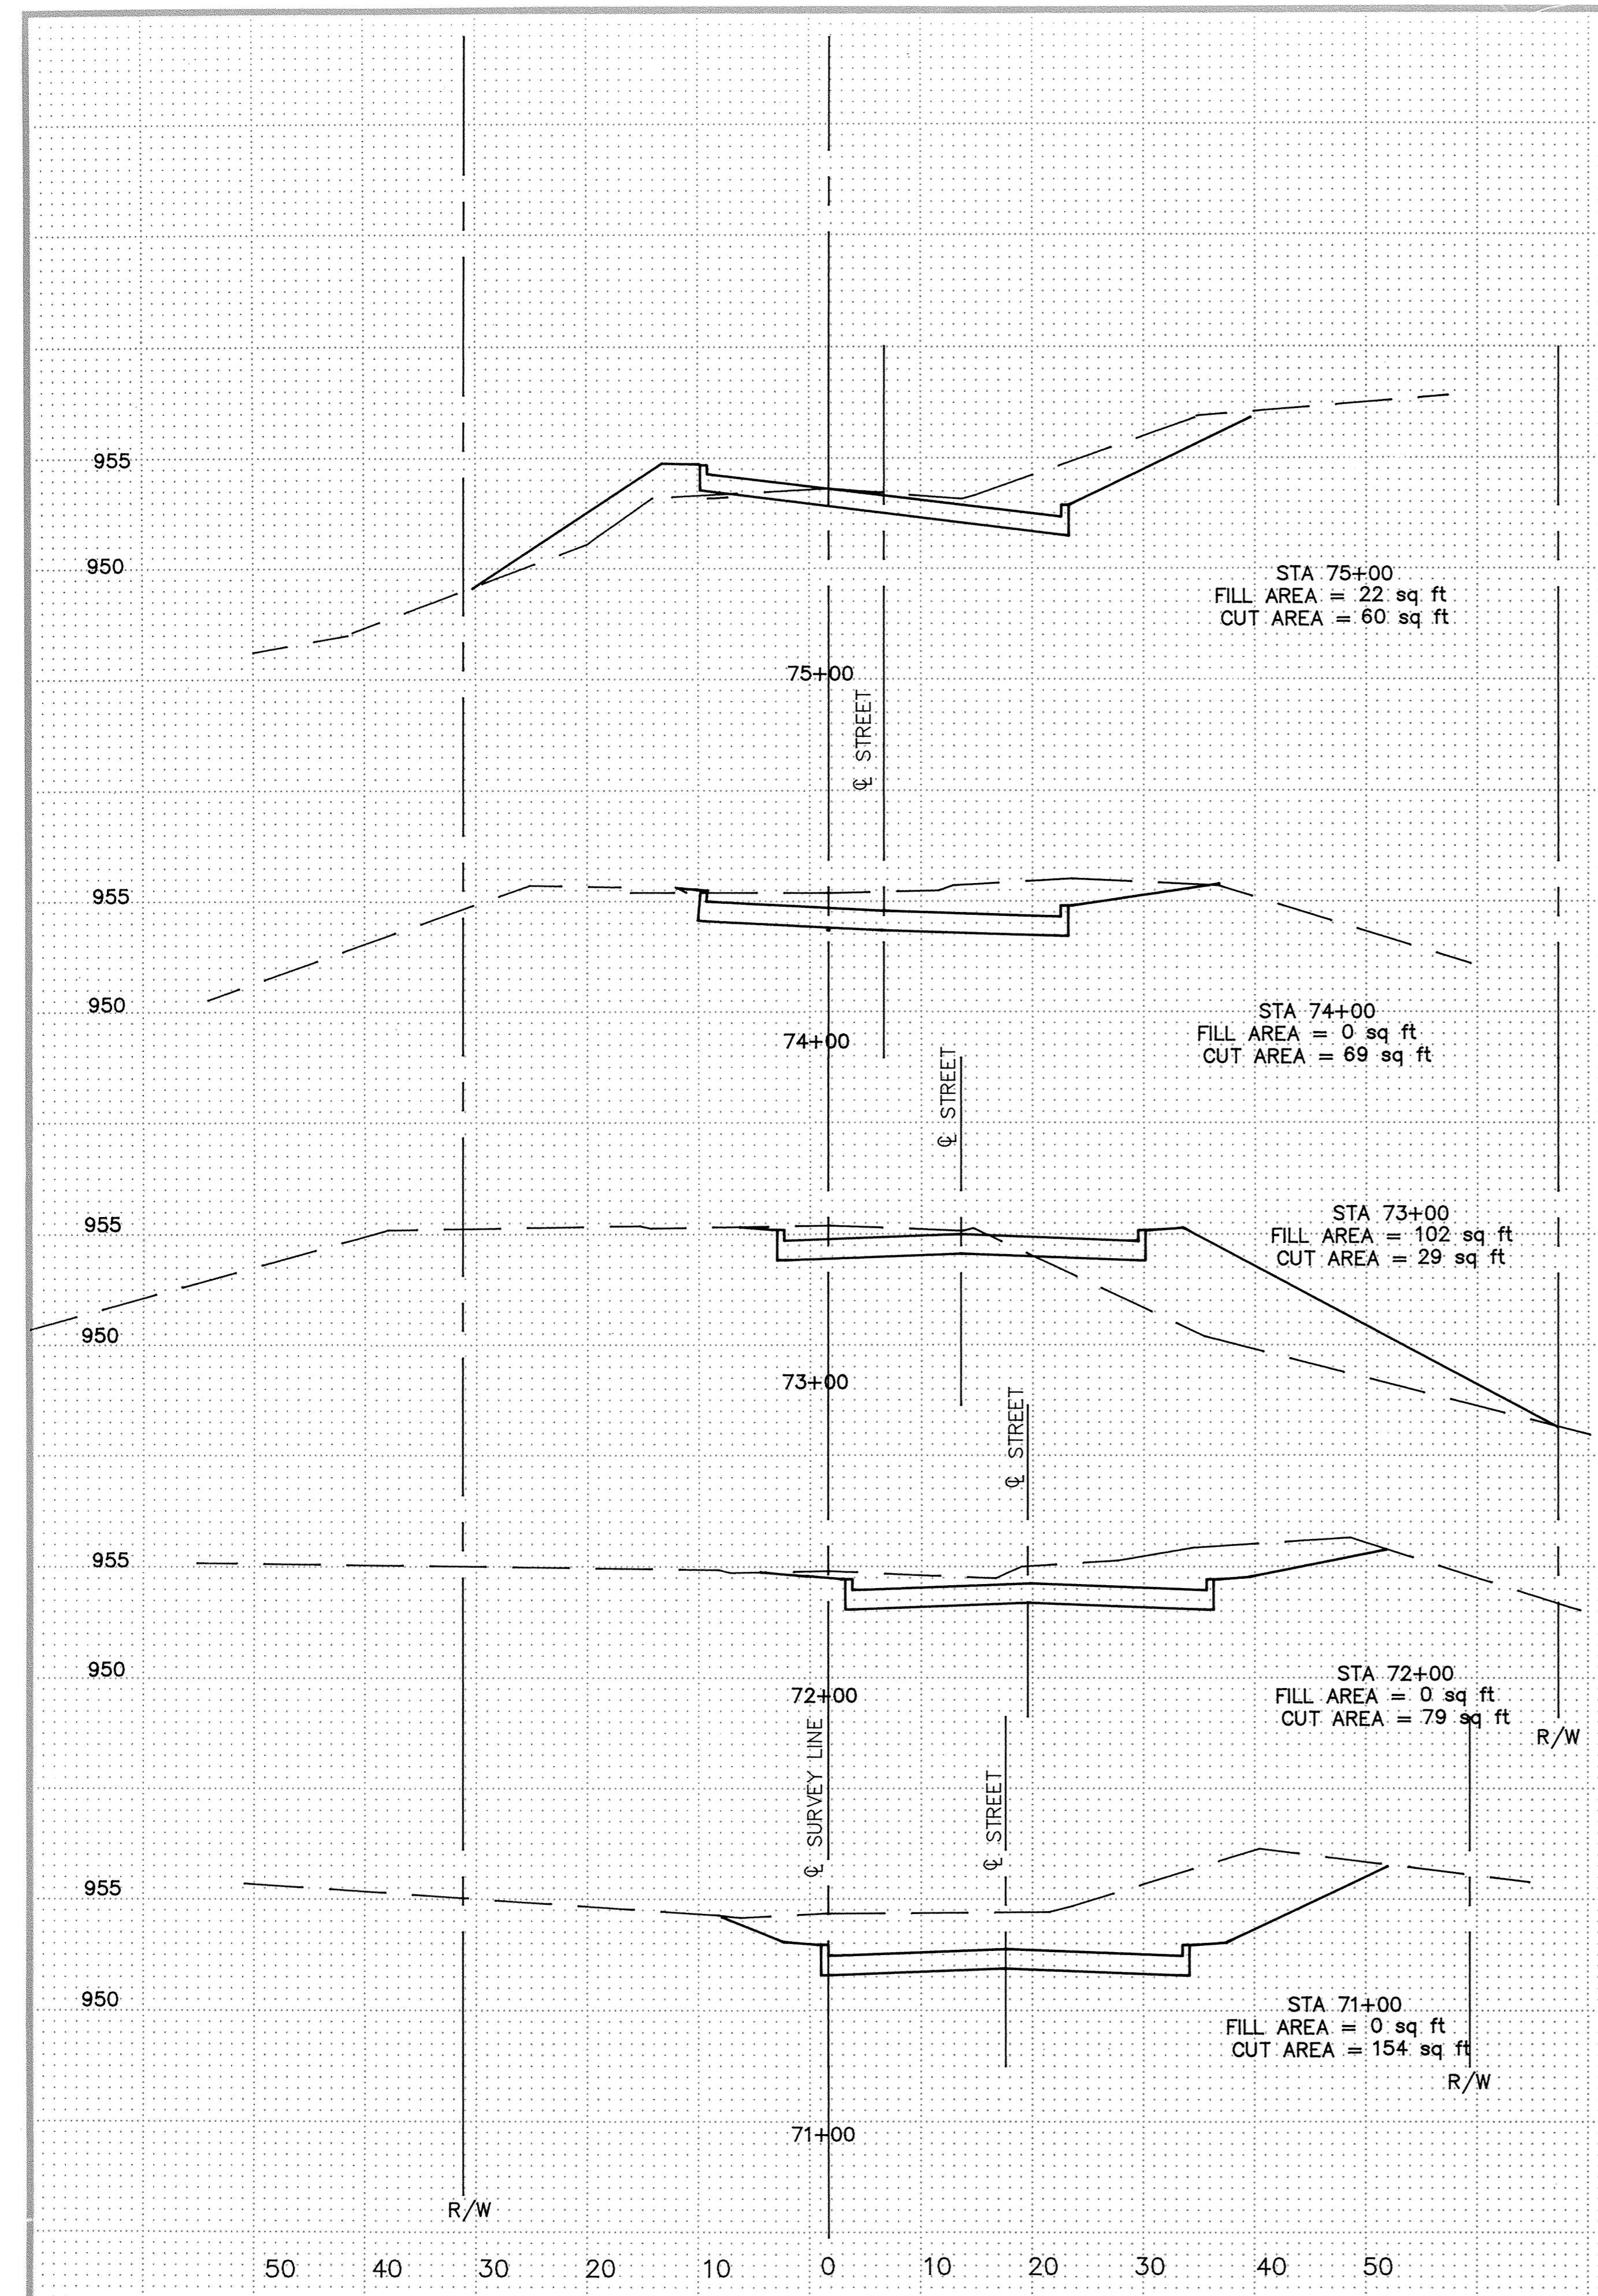

SAICO PRODUCTS • NEW HOPE, MINNESOTA
REORDER BY PART NUMBER 9592
SAICO PRODUCTS • NEW HOPE, MINNESOTA
REORDER BY PART NUMBER 9592
SAICO PRODUCTS • NEW HOPE, MINNESOTA
REORDER BY PART NUMBER 9592
SAICO PRODUCTS • NEW HOPE, MINNESOTA
REORDER BY PART NUMBER 9592

STATION	AREAS in SQ FT		VOLUMES in CU. YDS.	
	CUT	FILL	CUT	FILL
70+00	186	0	630	0
71+00	154	0	431	0
72+00	79	0	199	190
73+00	29	102	182	190
74+00	69	0	238	41
75+00	60	22	185	139
76+00	41	53	137	118
77+00	33	11	61	19
78+00	0	0	2063	697

Scale: Horiz. 1"=10'
Vert. 1"=5'

State Proj. No. 204-114-01 Sheet No. 21 of 22 Sheets