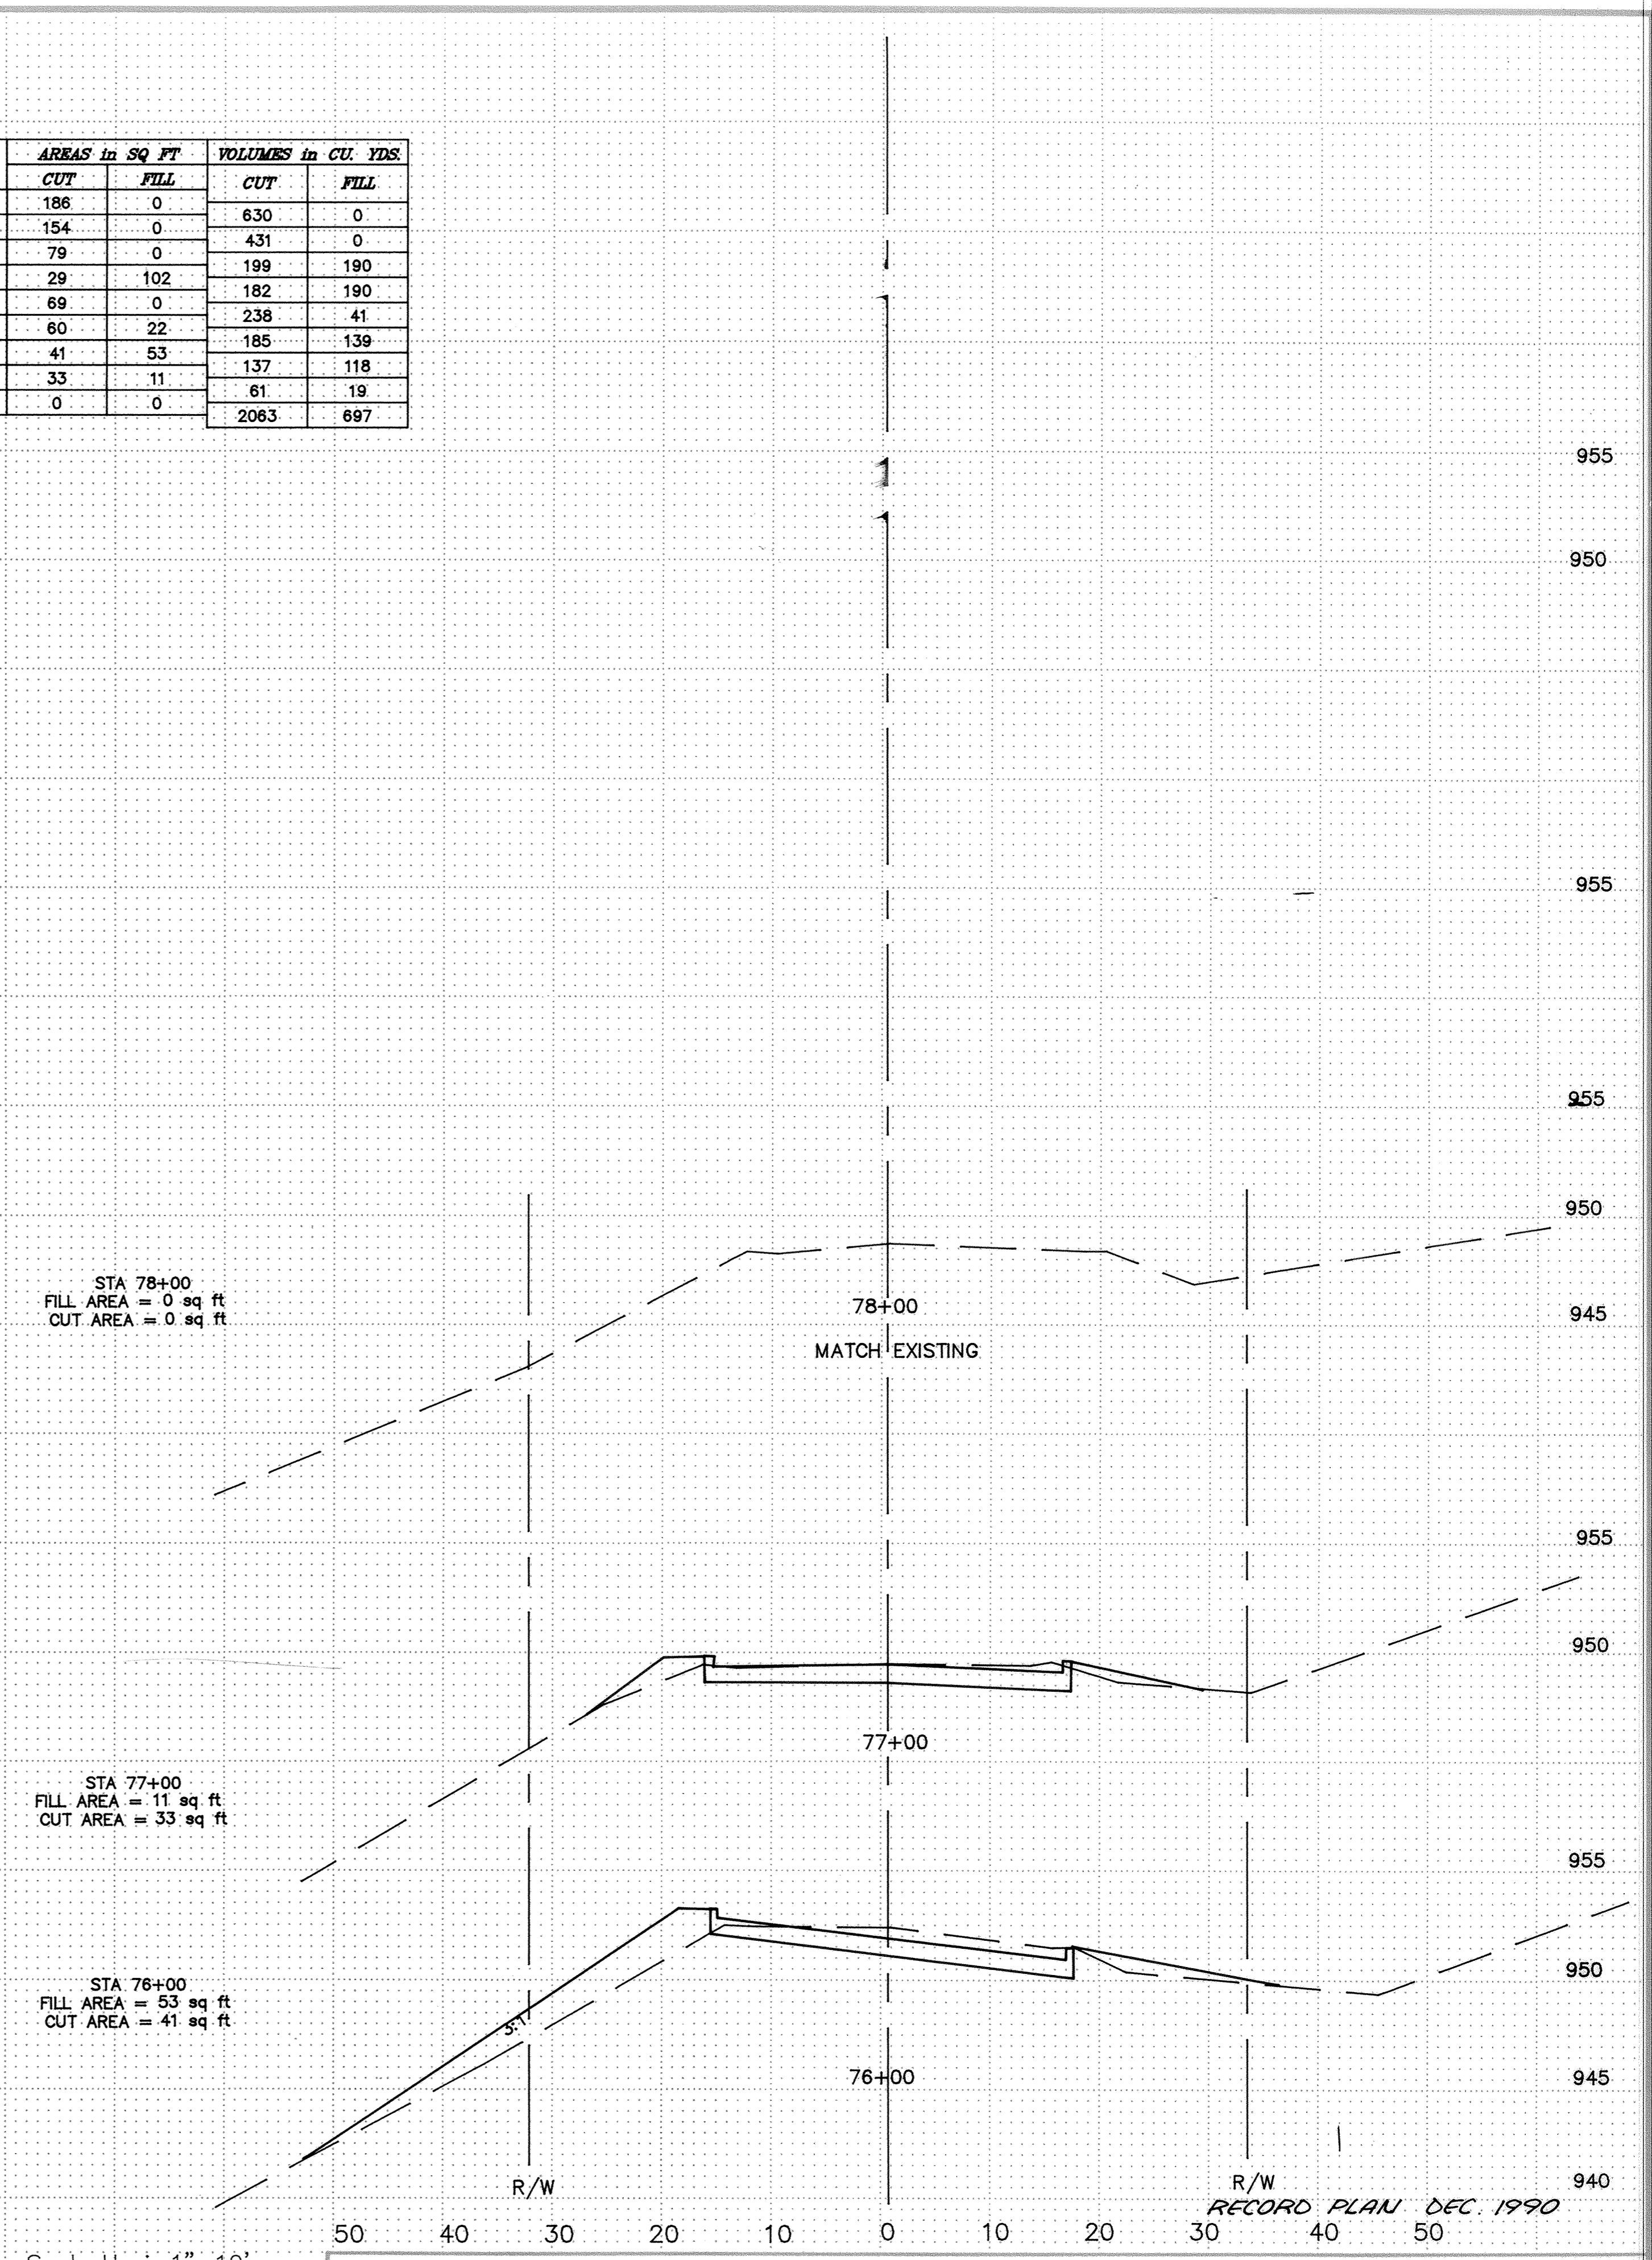

SAICO PRODUCTS • NEW HOPE, MINNESOTA
REORDER BY PART NUMBER 9592
SAICO PRODUCTS • NEW HOPE, MINNESOTA
REORDER BY PART NUMBER 9592
SAICO PRODUCTS • NEW HOPE, MINNESOTA
REORDER BY PART NUMBER 9592
SAICO PRODUCTS • NEW HOPE, MINNESOTA
REORDER BY PART NUMBER 9592

STATION	AREAS in SQ FT		VOLUMES in CU. YDS.	
	CUT	FILL	CUT	FILL
70+00	186	0	630	0
71+00	154	0	431	0
72+00	79	0	199	190
73+00	29	102	182	190
74+00	69	0	238	41
75+00	60	22	185	139
76+00	41	53	137	118
77+00	33	11	61	19
78+00	0	0	2063	697

Scale: Horiz. 1"=10'
Vert. 1"=5'

State Proj. No. 204-114-01 Sheet No. 21 of 22 Sheets