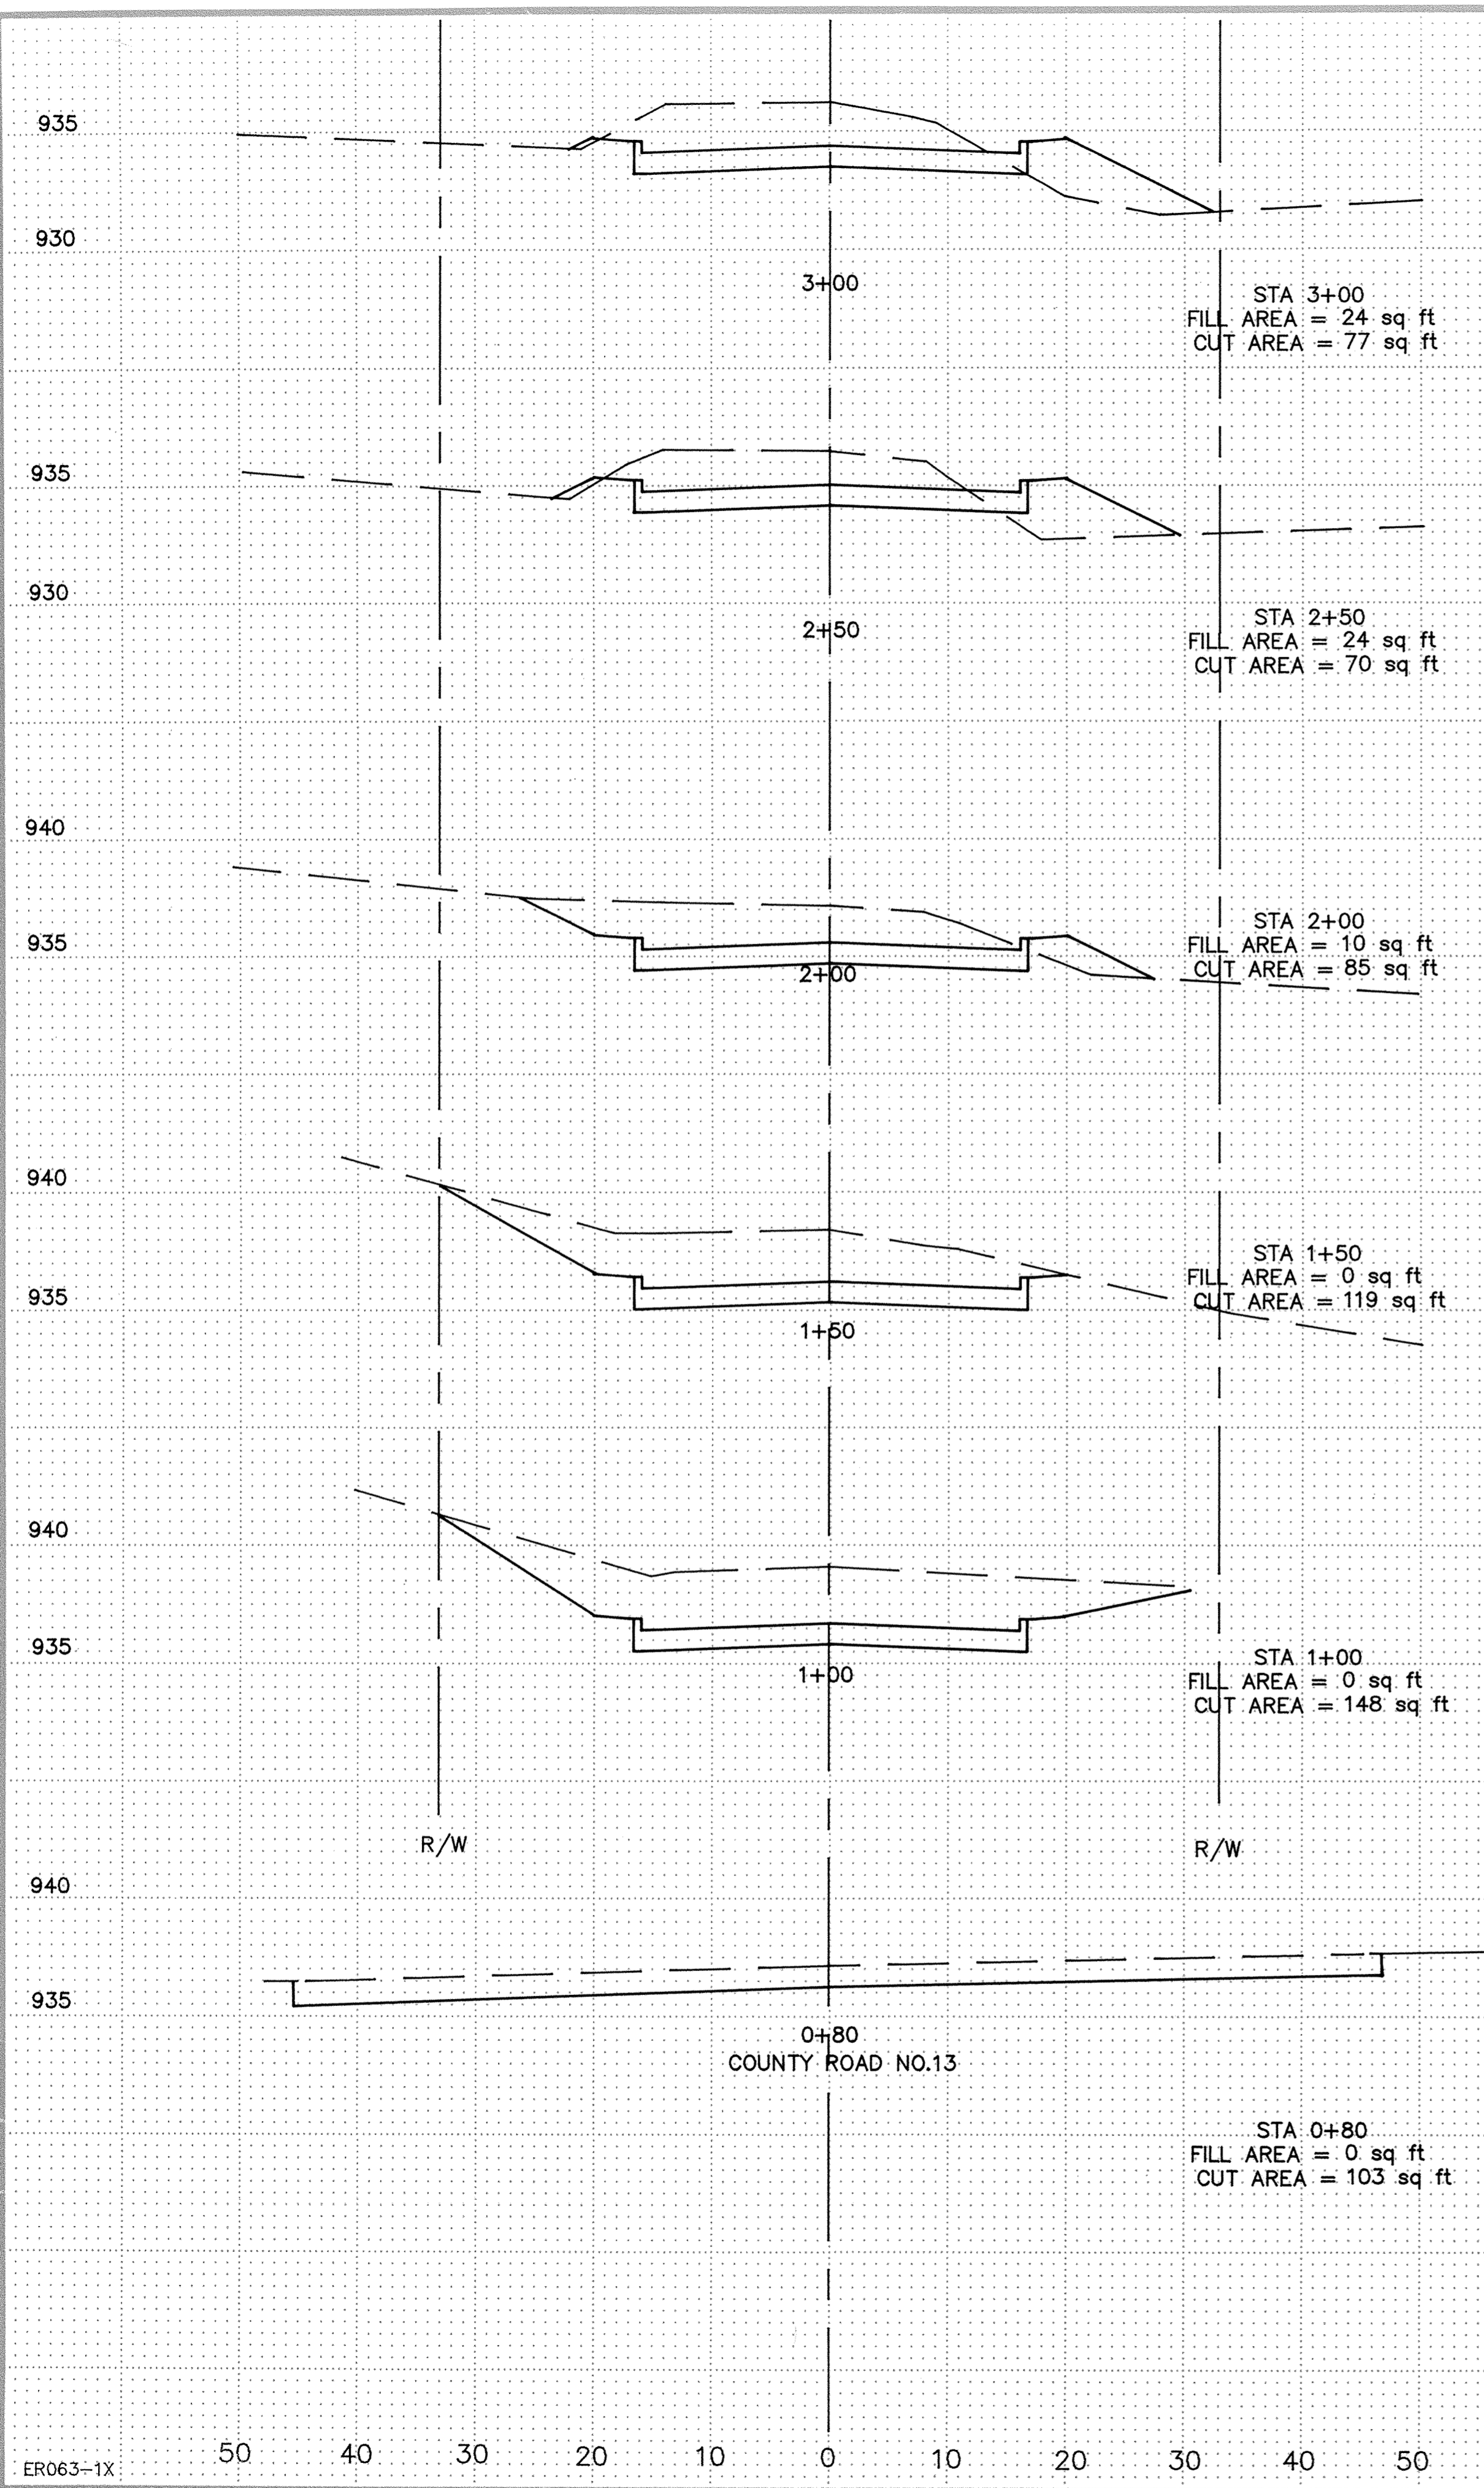

SDCO PRODUCTS • NEW HOPE, MINNESOTA
REORDER BY PART NUMBER 8552
SDCO PRODUCTS • NEW HOPE, MINNESOTA
REORDER BY PART NUMBER 8552
SDCO PRODUCTS • NEW HOPE, MINNESOTA
REORDER BY PART NUMBER 8552
SDCO PRODUCTS • NEW HOPE, MINNESOTA
REORDER BY PART NUMBER 8552

STATION	AREAS in SQ. FT.		VOLUMES in CU. YDS.	
	CUT	FILL	CUT	FILL
0+80	103	0	93	0
1+00	148	0	247	0
1+50	119	0	189	9
2+00	85	10	143	31
2+50	70	24	136	44
3+00	77	24	131	64
3+50	65	45	183	63
4+00	133	23	270	32
4+50	159	12	299	29
5+00	164	19	332	33
5+50	195	17	335	44
6+00	166	31	2358	350

RECORD PLAN
DEC. 1990