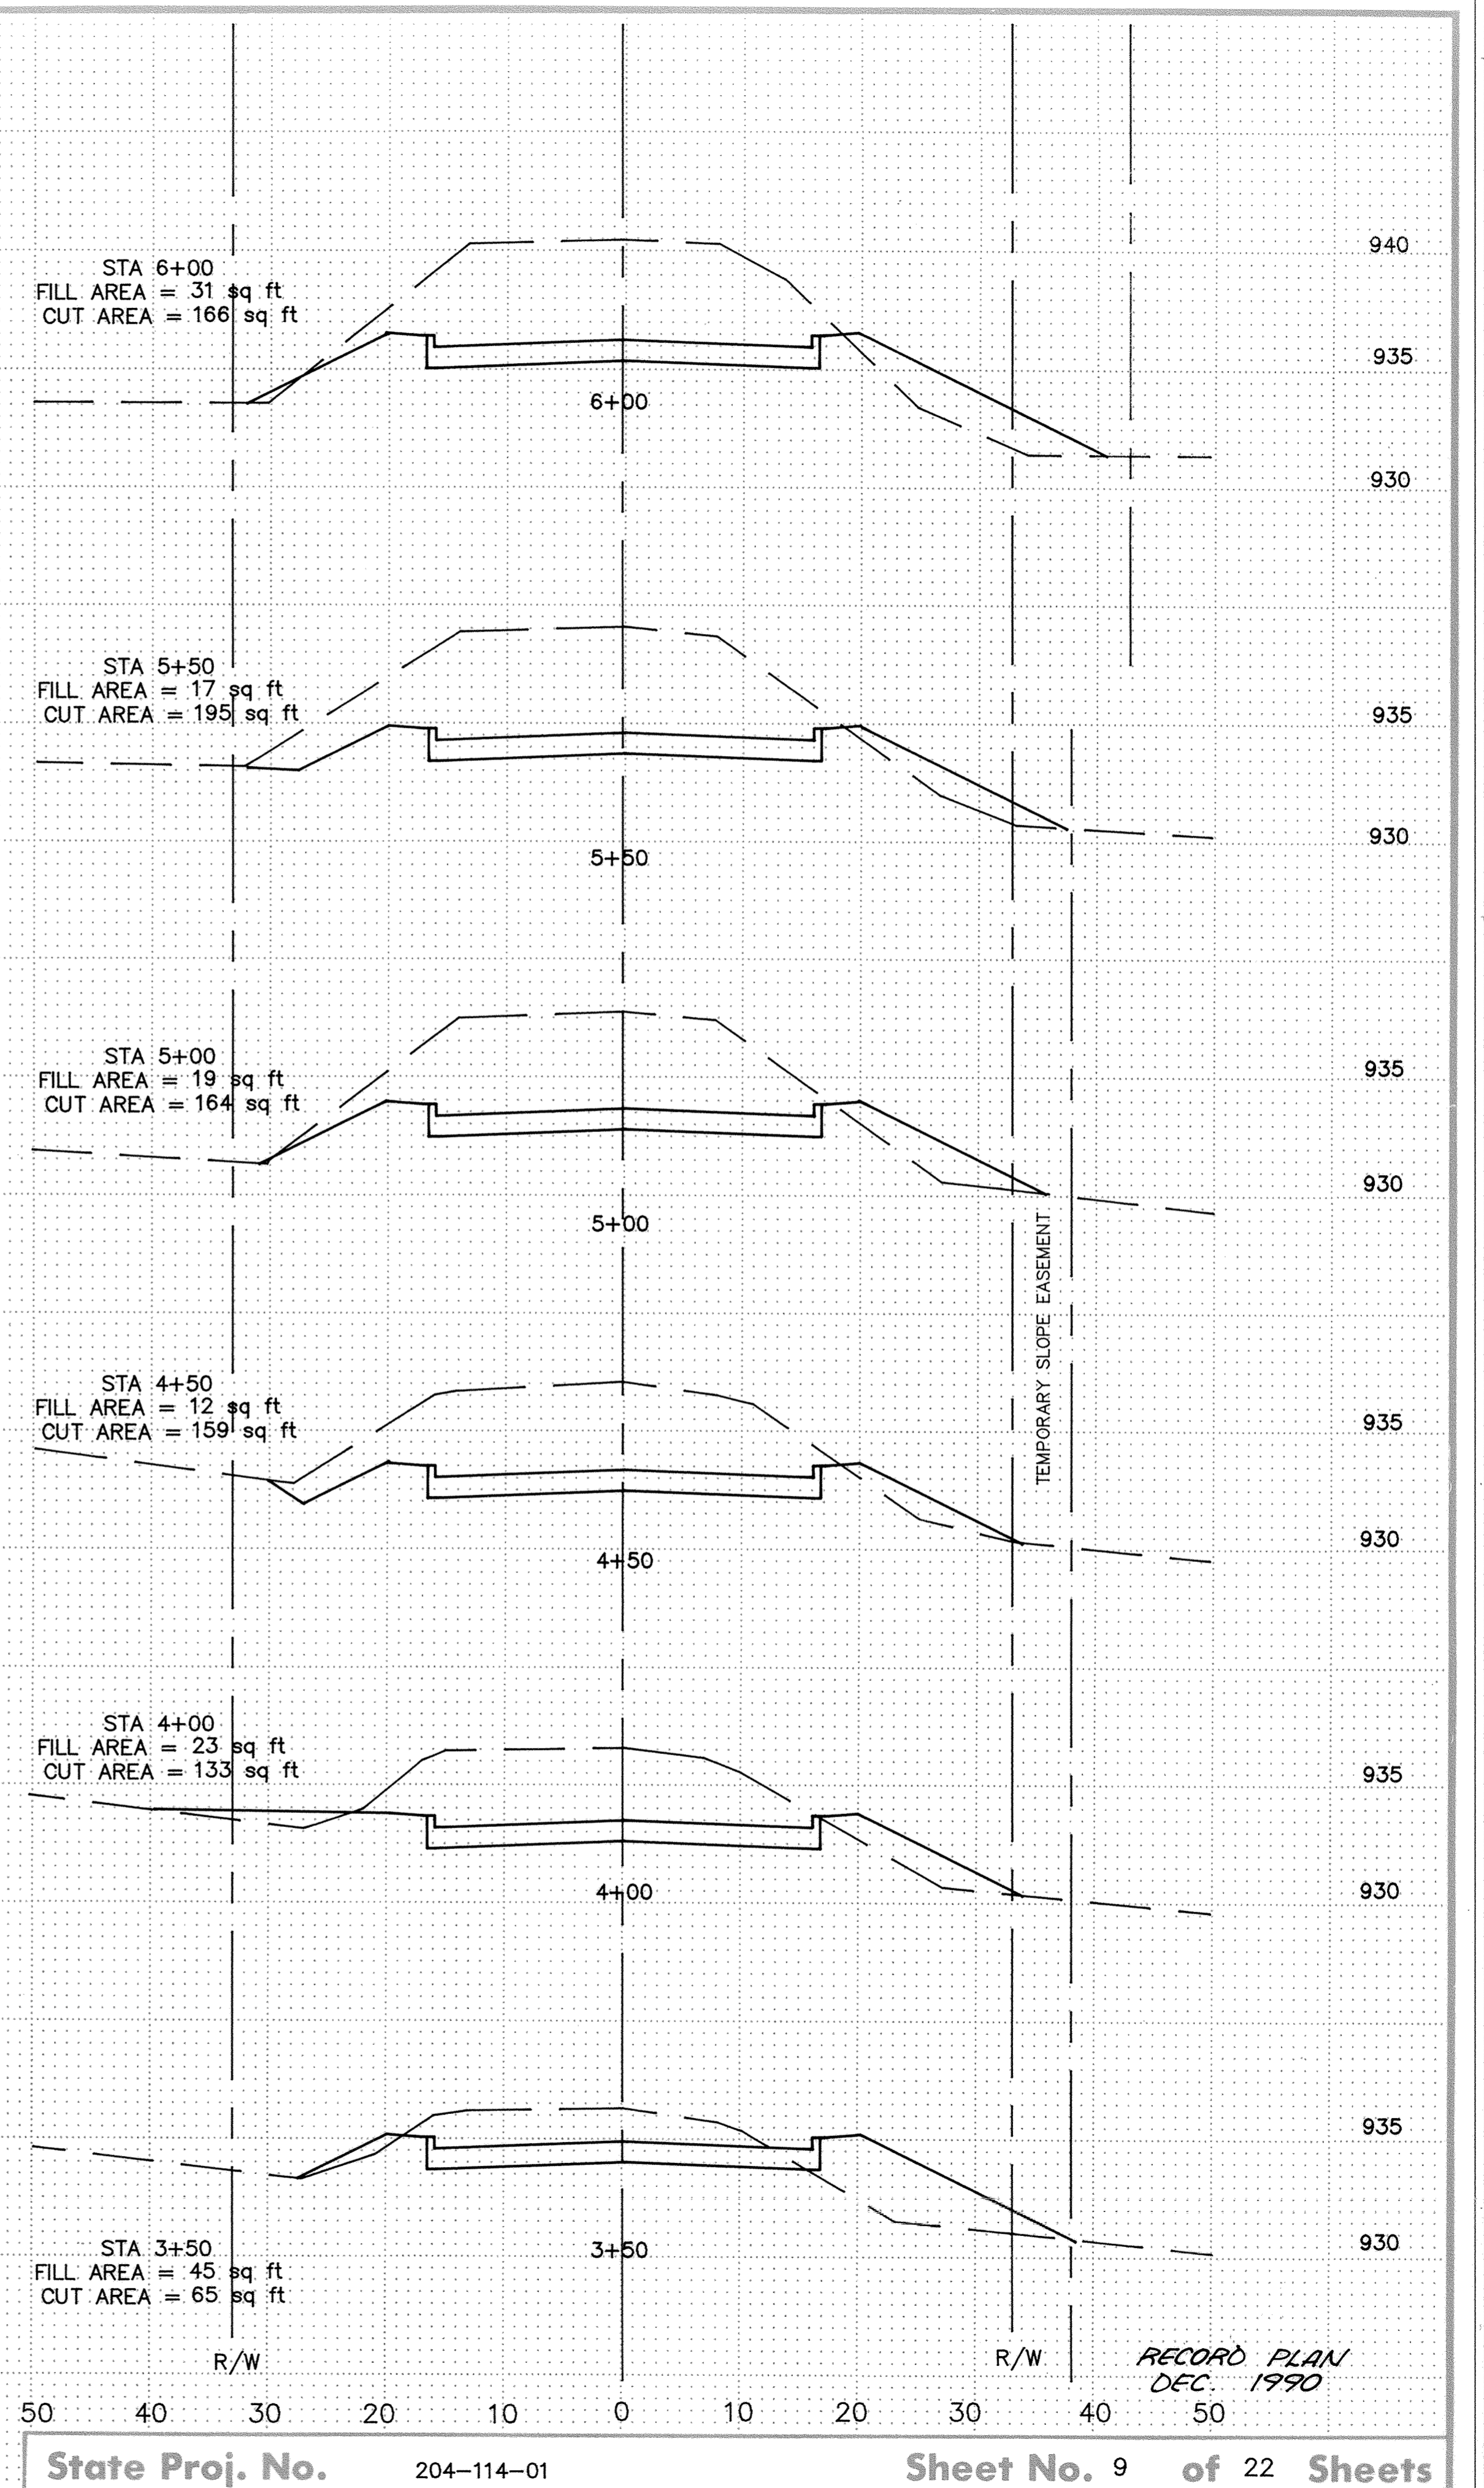

SDCO PRODUCTS • NEW HOPE, MINNESOTA
REORDER BY PART NUMBER 8552
SDCO PRODUCTS • NEW HOPE, MINNESOTA
REORDER BY PART NUMBER 8552
SDCO PRODUCTS • NEW HOPE, MINNESOTA
REORDER BY PART NUMBER 8552
SDCO PRODUCTS • NEW HOPE, MINNESOTA
REORDER BY PART NUMBER 8552

STATION	AREAS in SQ. FT.		VOLUMES in CU. YDS.	
	CUT	FILL	CUT	FILL
0+80	103	0	93	0
1+00	148	0	247	0
1+50	119	0	189	9
2+00	85	10	143	31
2+50	70	24	136	44
3+00	77	24	131	64
3+50	65	45	183	63
4+00	133	23	270	32
4+50	159	12	299	29
5+00	164	19	332	33
5+50	195	17	335	44
6+00	166	31	2358	350

RECORD PLAN
DEC. 1990