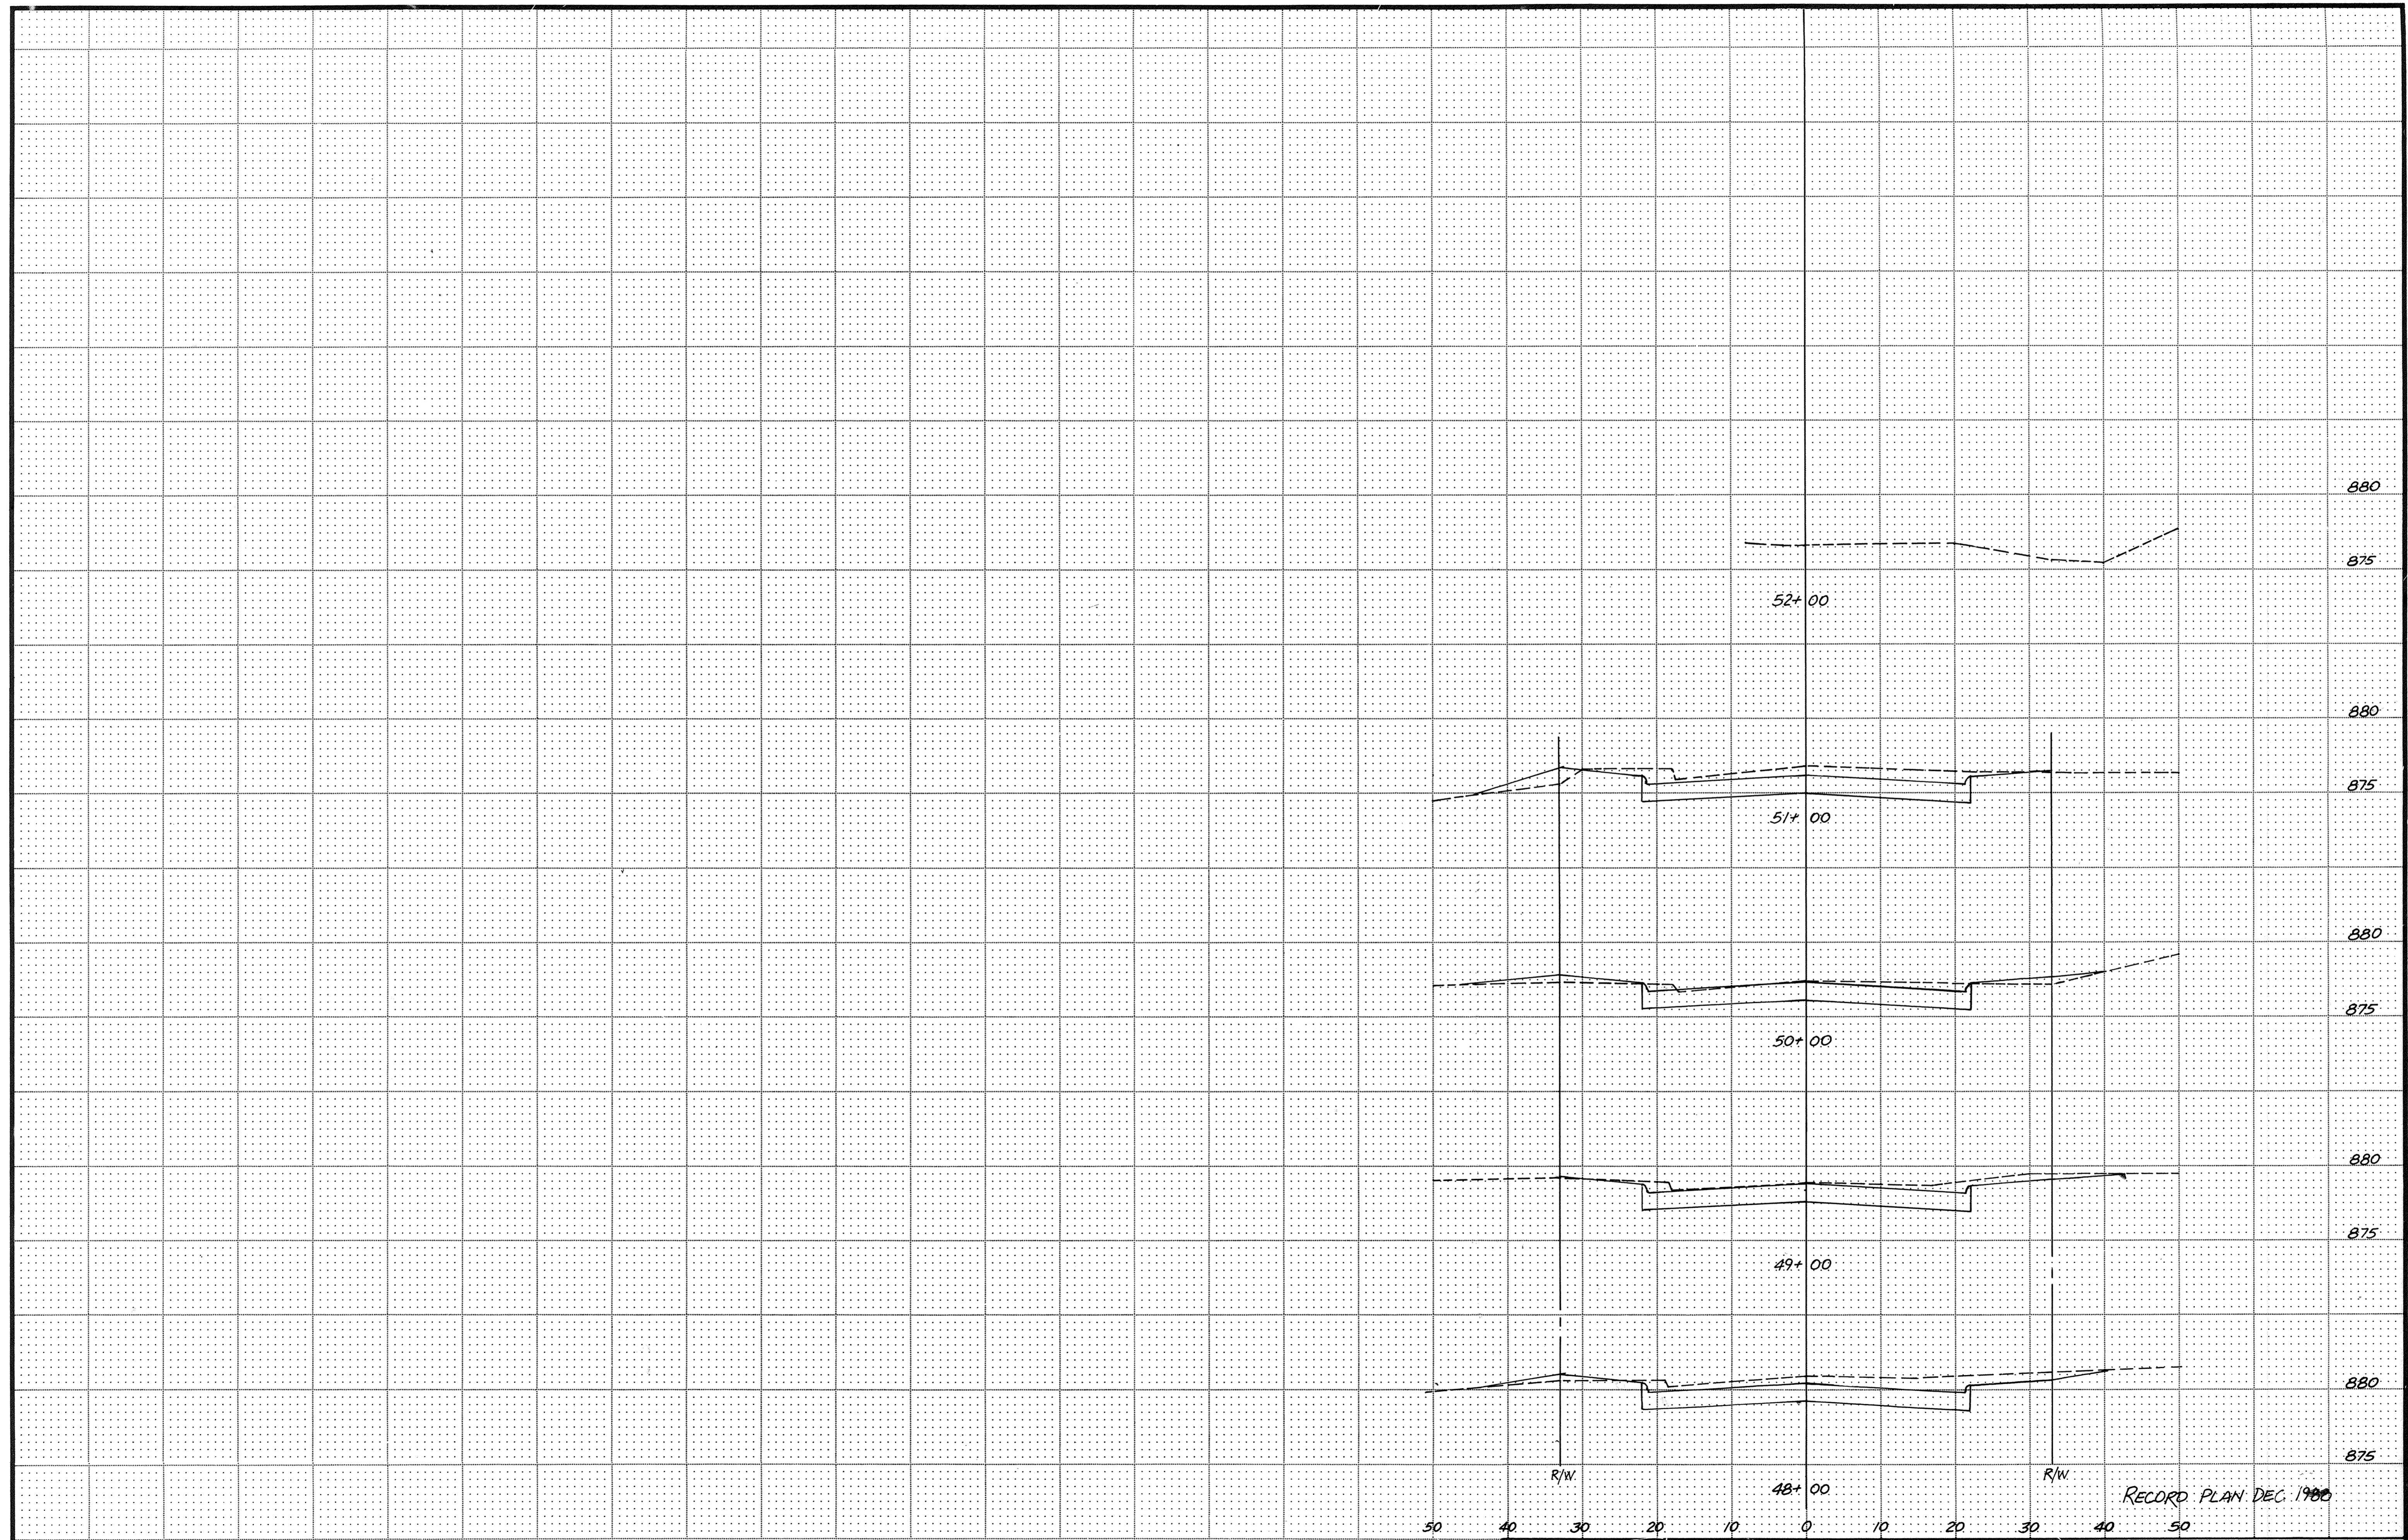

State Proj. No. 204-113-04

Sheet No. 38 of 42 Sheets

237 230-014