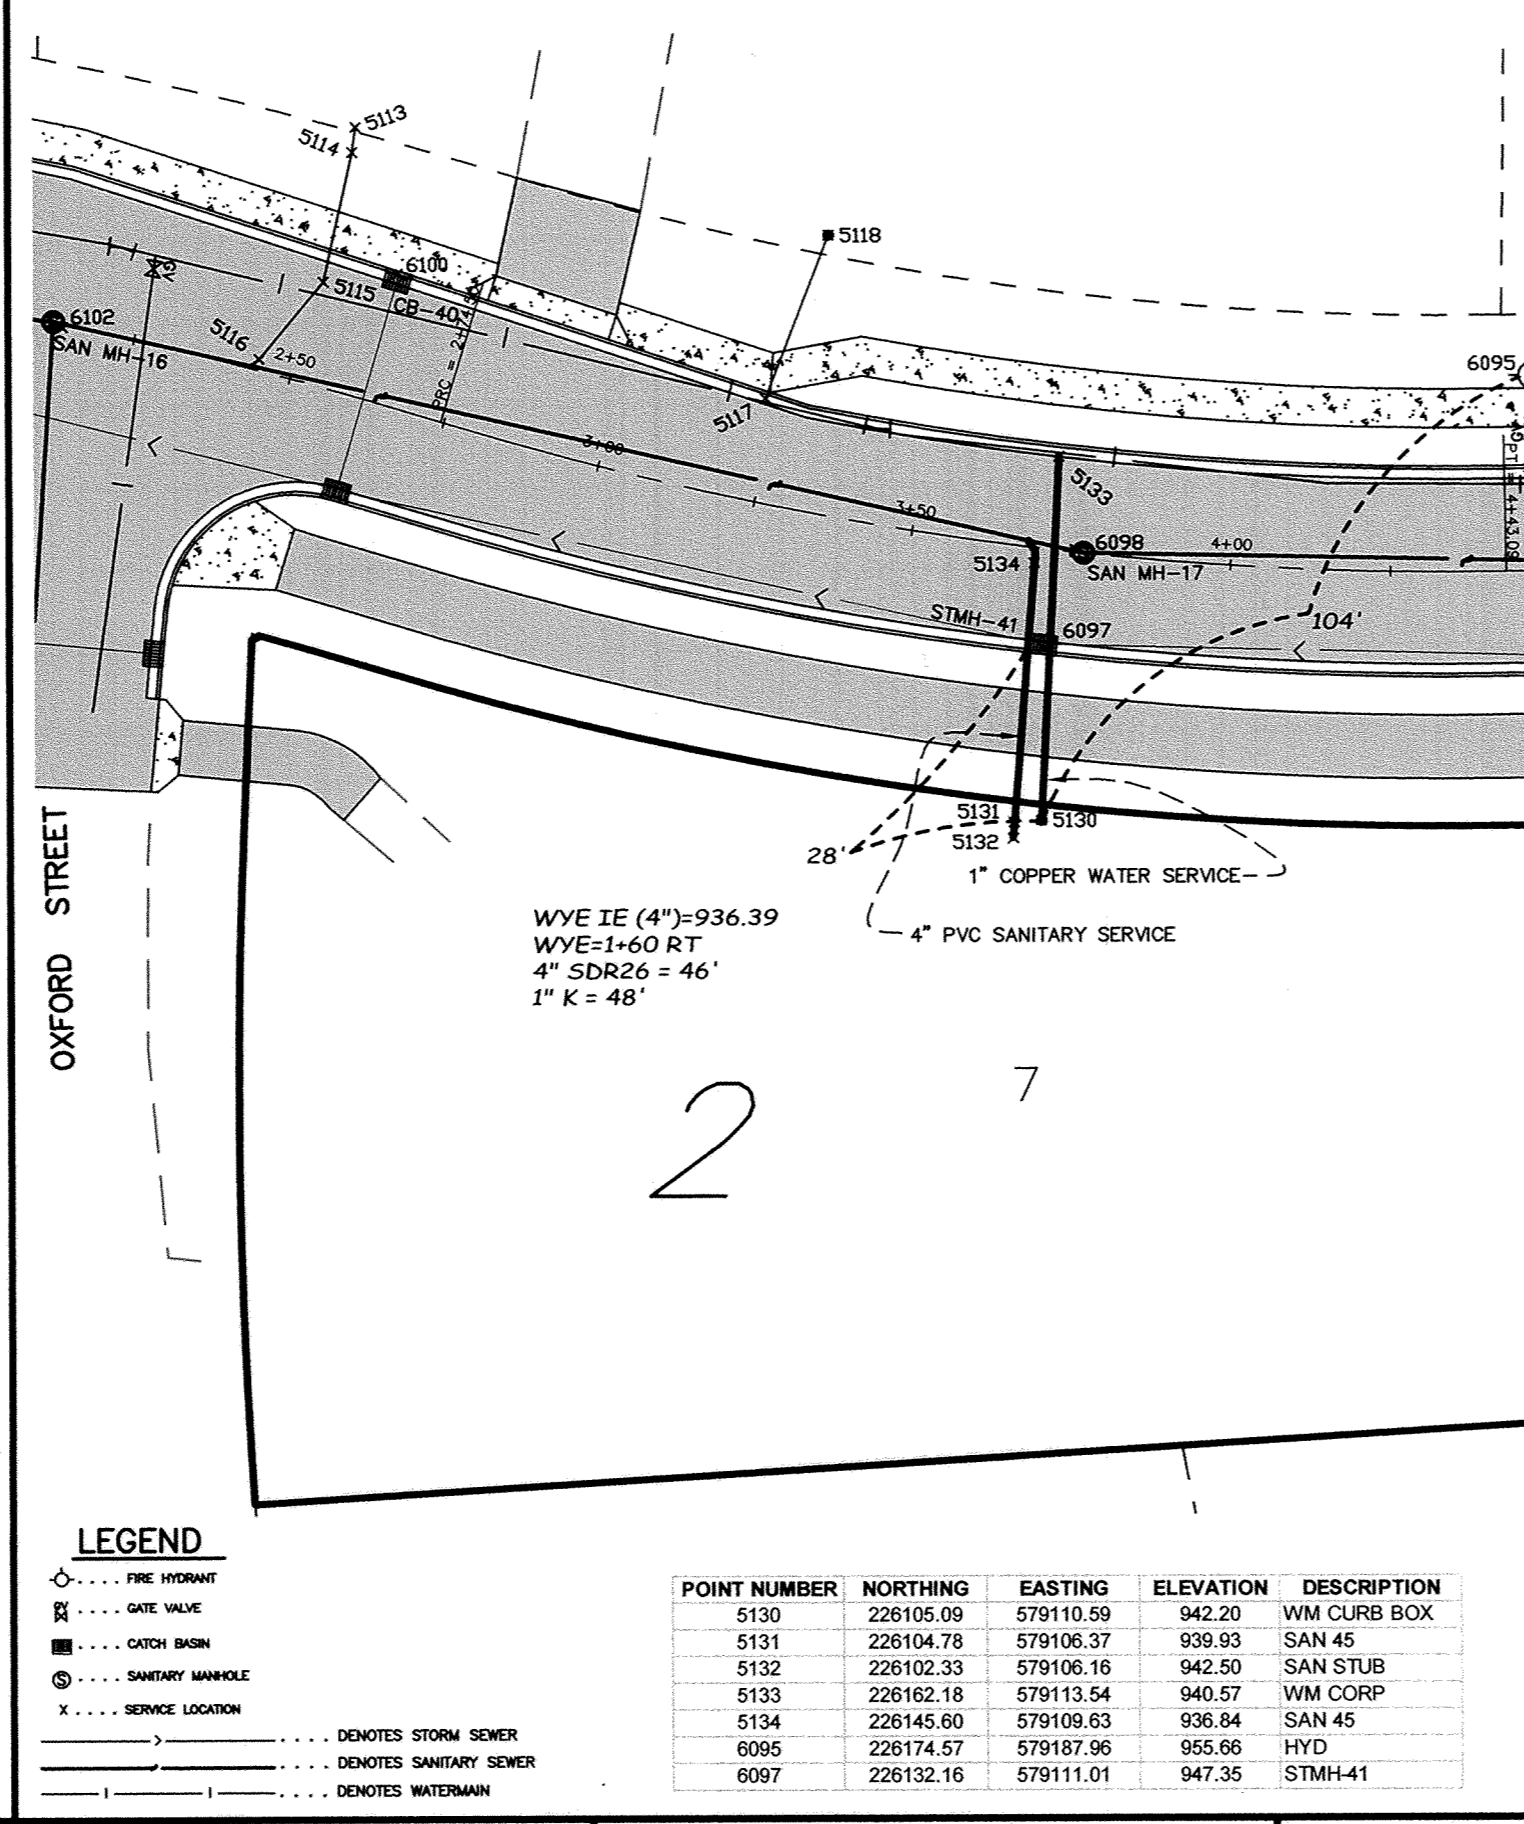

SERVICE LOCATION
12095 HIGHLAND RD NW
CITY OF ELK RIVER
HIGHLAND ROAD

SERVICE LOCATION
19375 OXFORD ST NW
CITY OF ELK RIVER
HIGHLAND ROAD