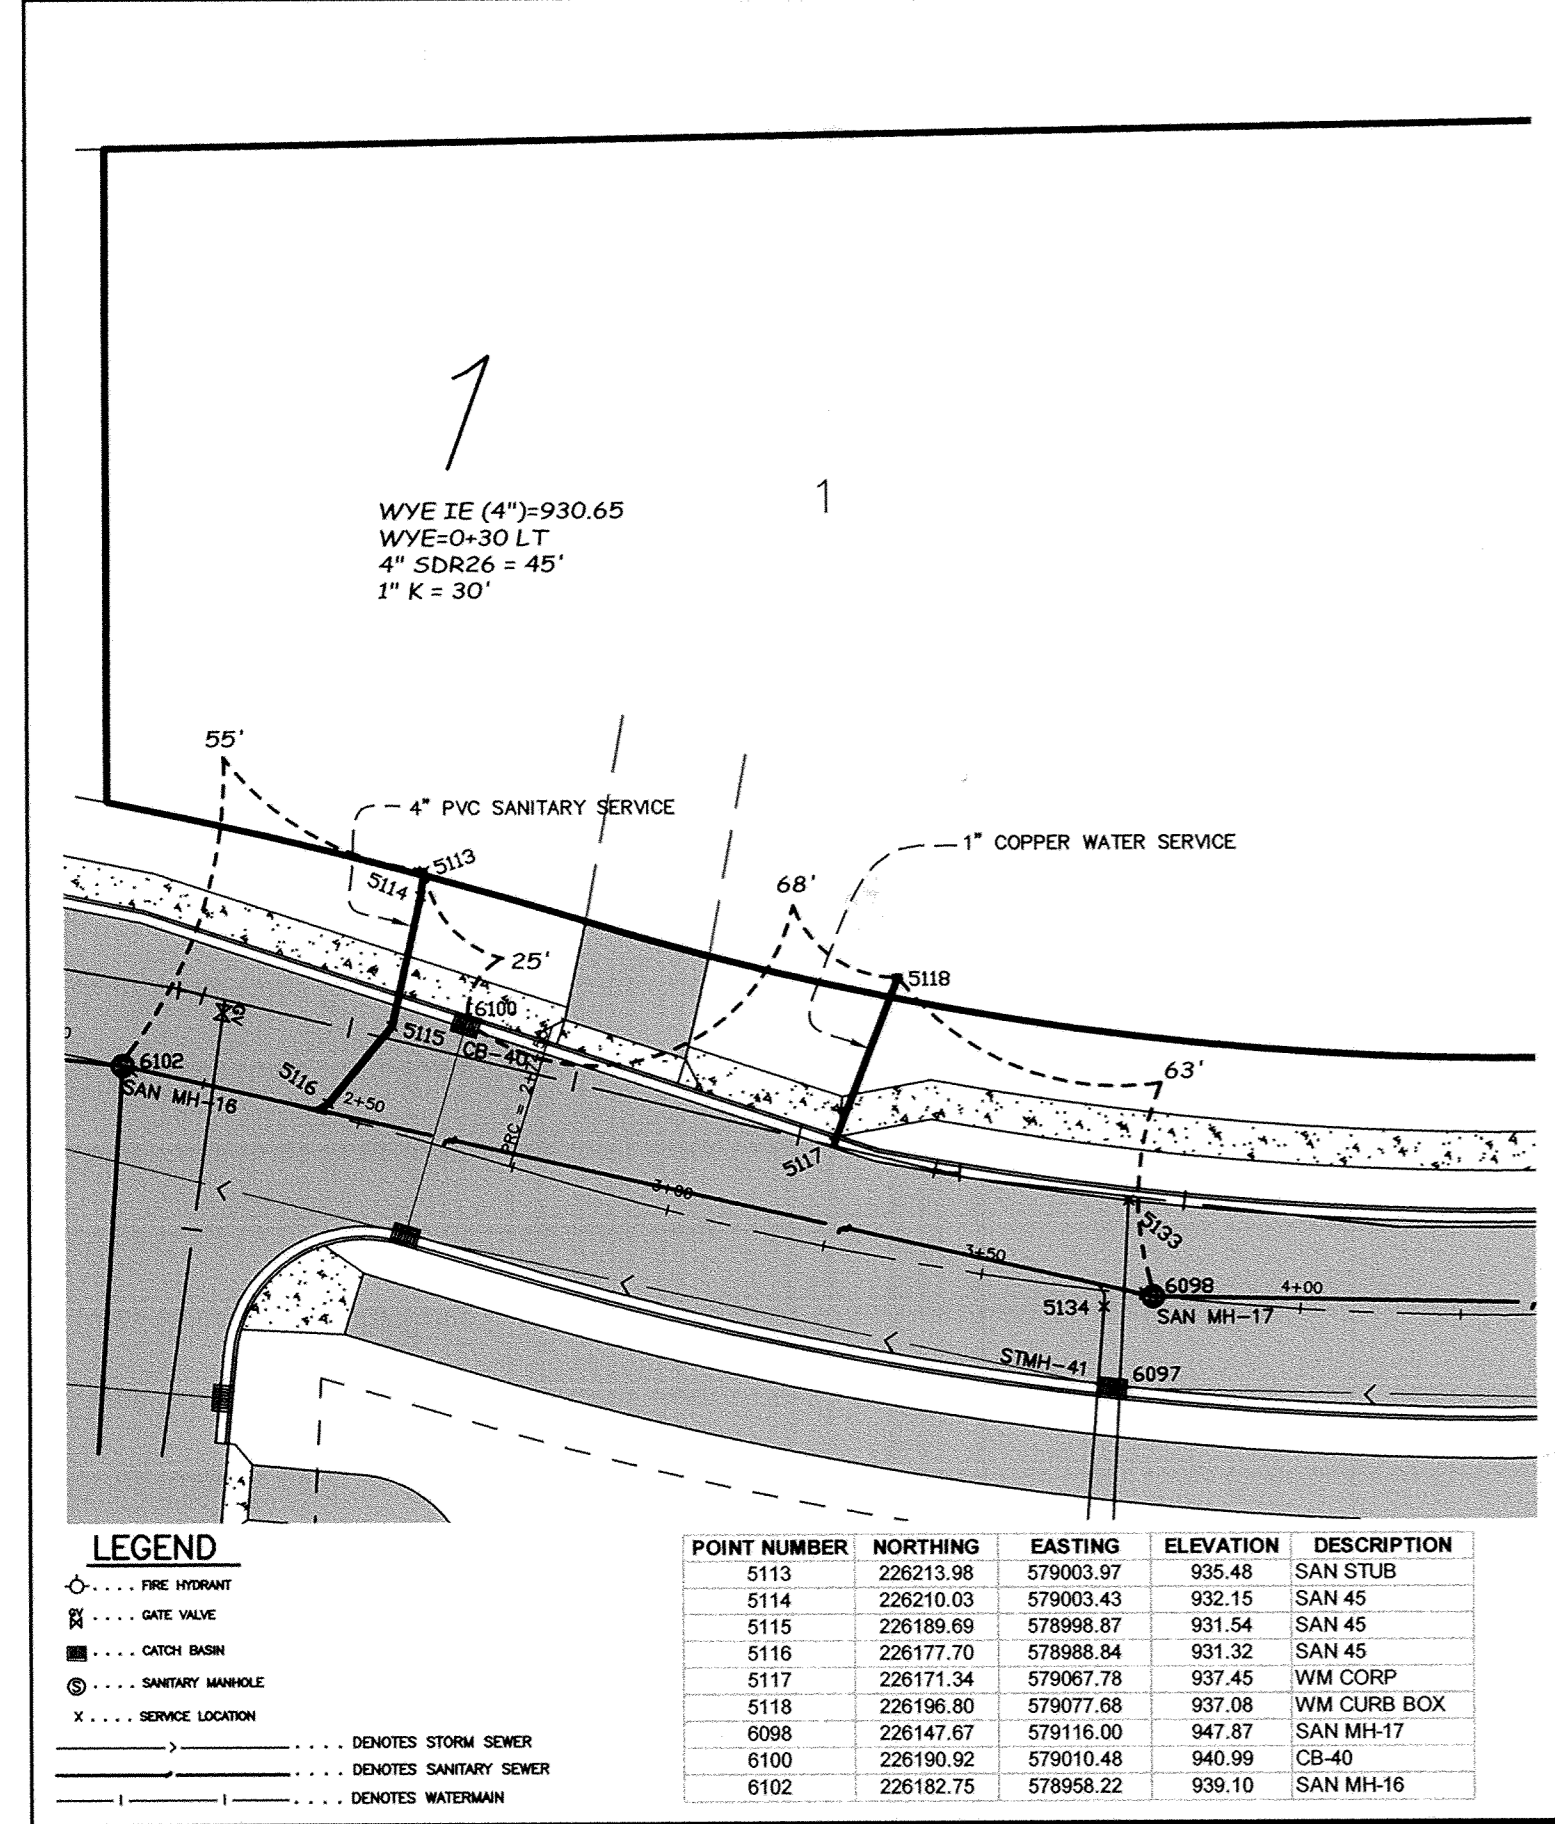

SERVICE LOCATION
12076 HIGHLAND RD NW
CITY OF ELK RIVER
HIGHLAND ROAD

SERVICE LOCATION
12155 HIGHLAND RD NW
CITY OF ELK RIVER
HIGHLAND ROAD