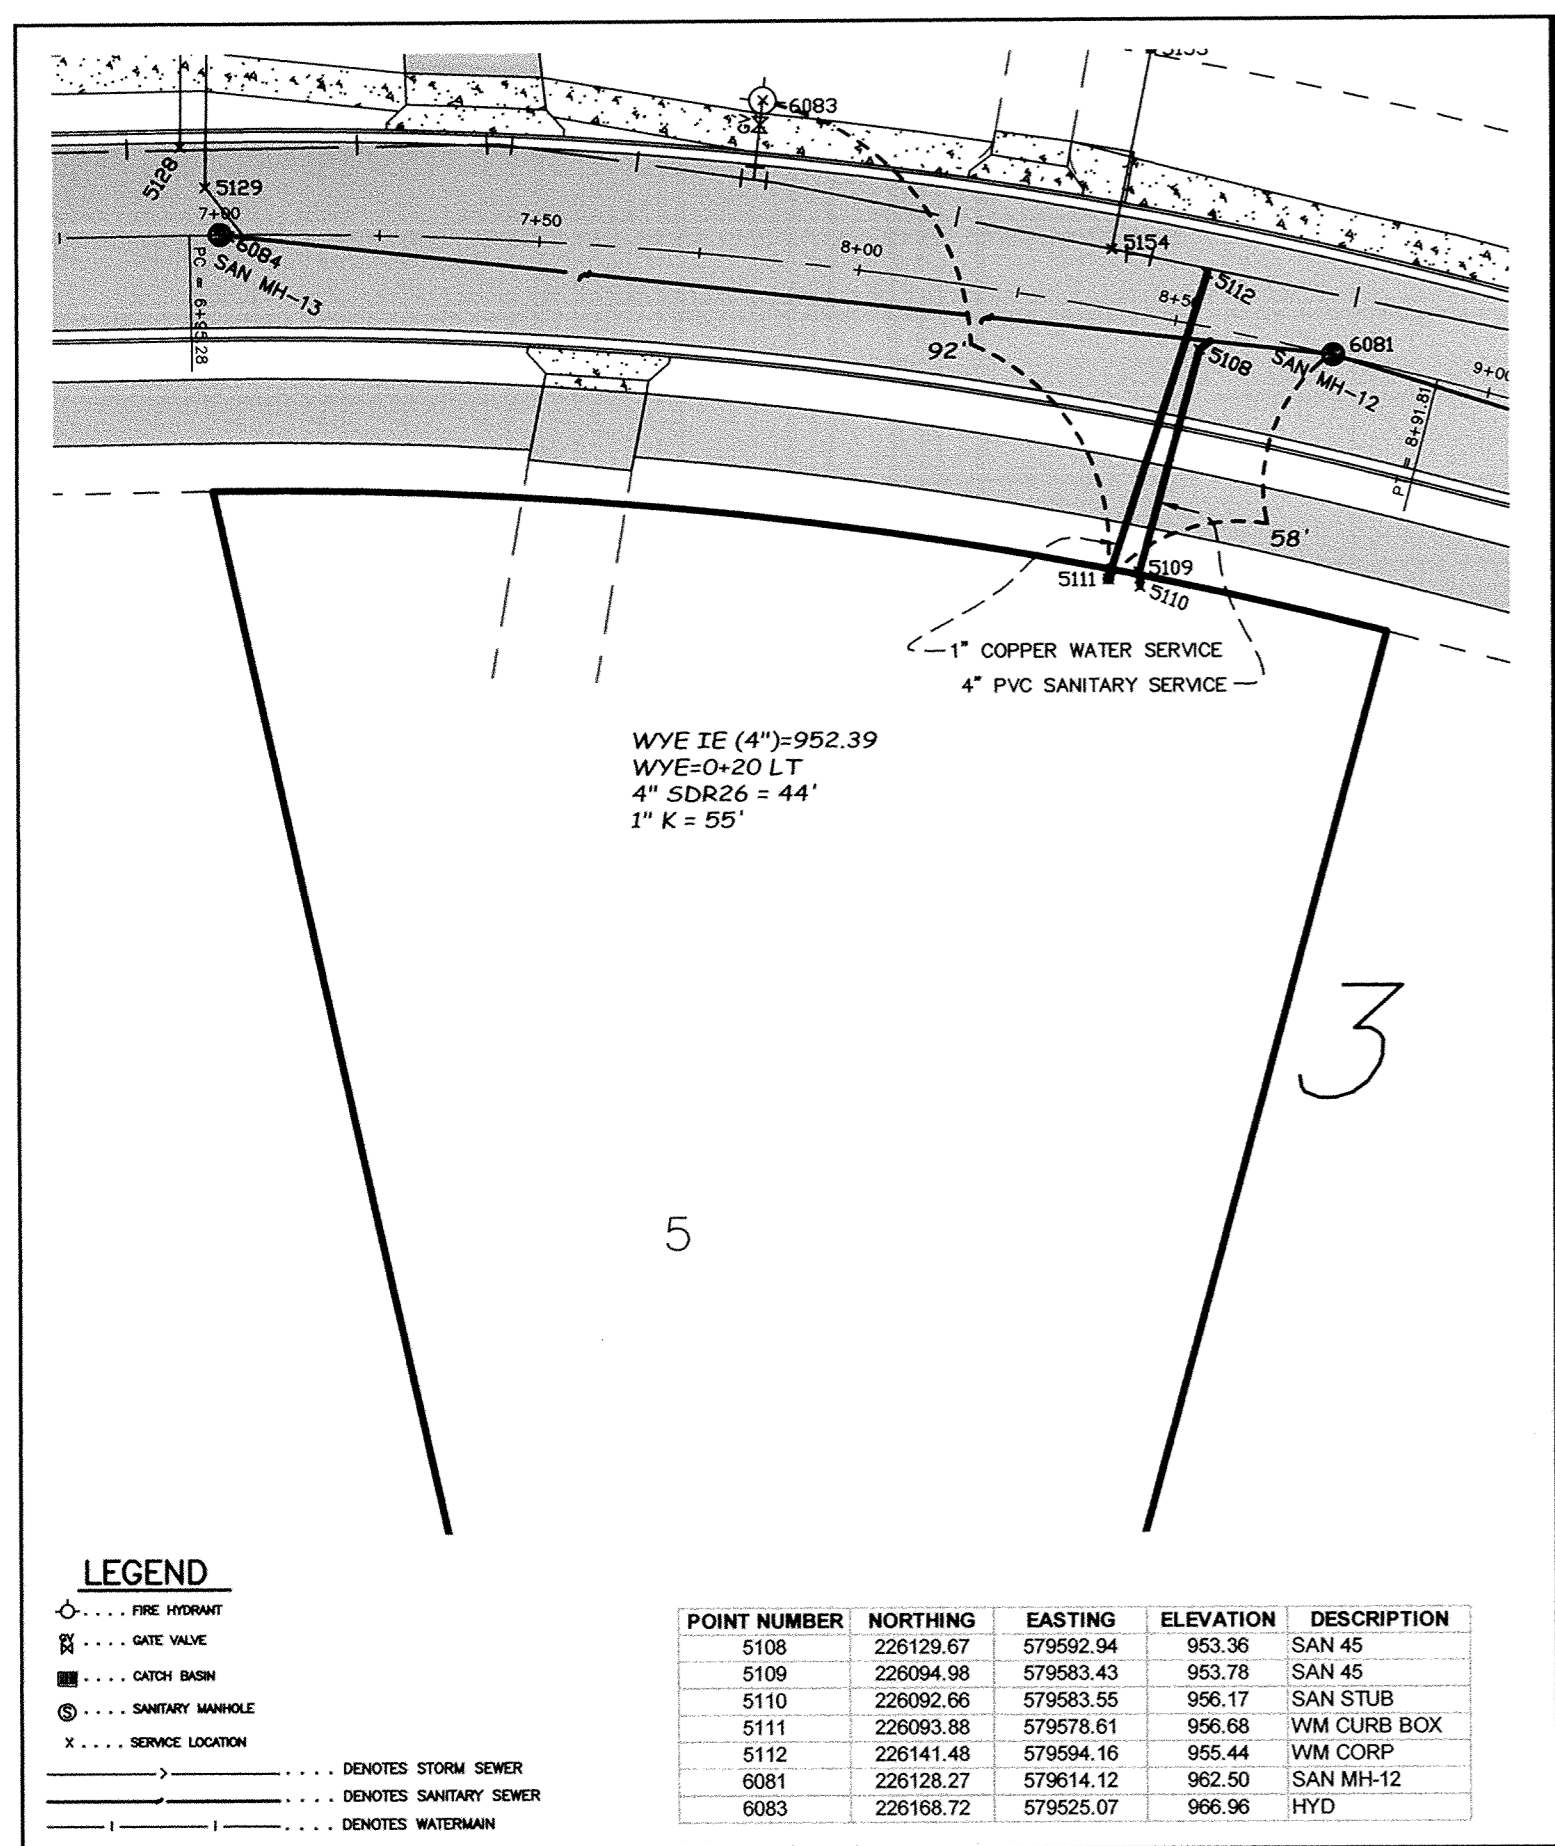

SERVICE LOCATION
12125 HIGHLAND RD NW
CITY OF ELK RIVER
HIGHLAND ROAD

SERVICE LOCATION
12095 HIGHLAND RD NW
CITY OF ELK RIVER
HIGHLAND ROAD

SERVICE LOCATION
12076 HIGHLAND RD NW
CITY OF ELK RIVER
HIGHLAND ROAD

SERVICE LOCATION
19388 OXFORD ST NW
CITY OF ELK RIVER
HIGHLAND ROAD

SERVICE LOCATION
19375 OXFORD ST NW
CITY OF ELK RIVER
HIGHLAND ROAD

SERVICE LOCATION
12155 HIGHLAND RD NW
CITY OF ELK RIVER
HIGHLAND ROAD