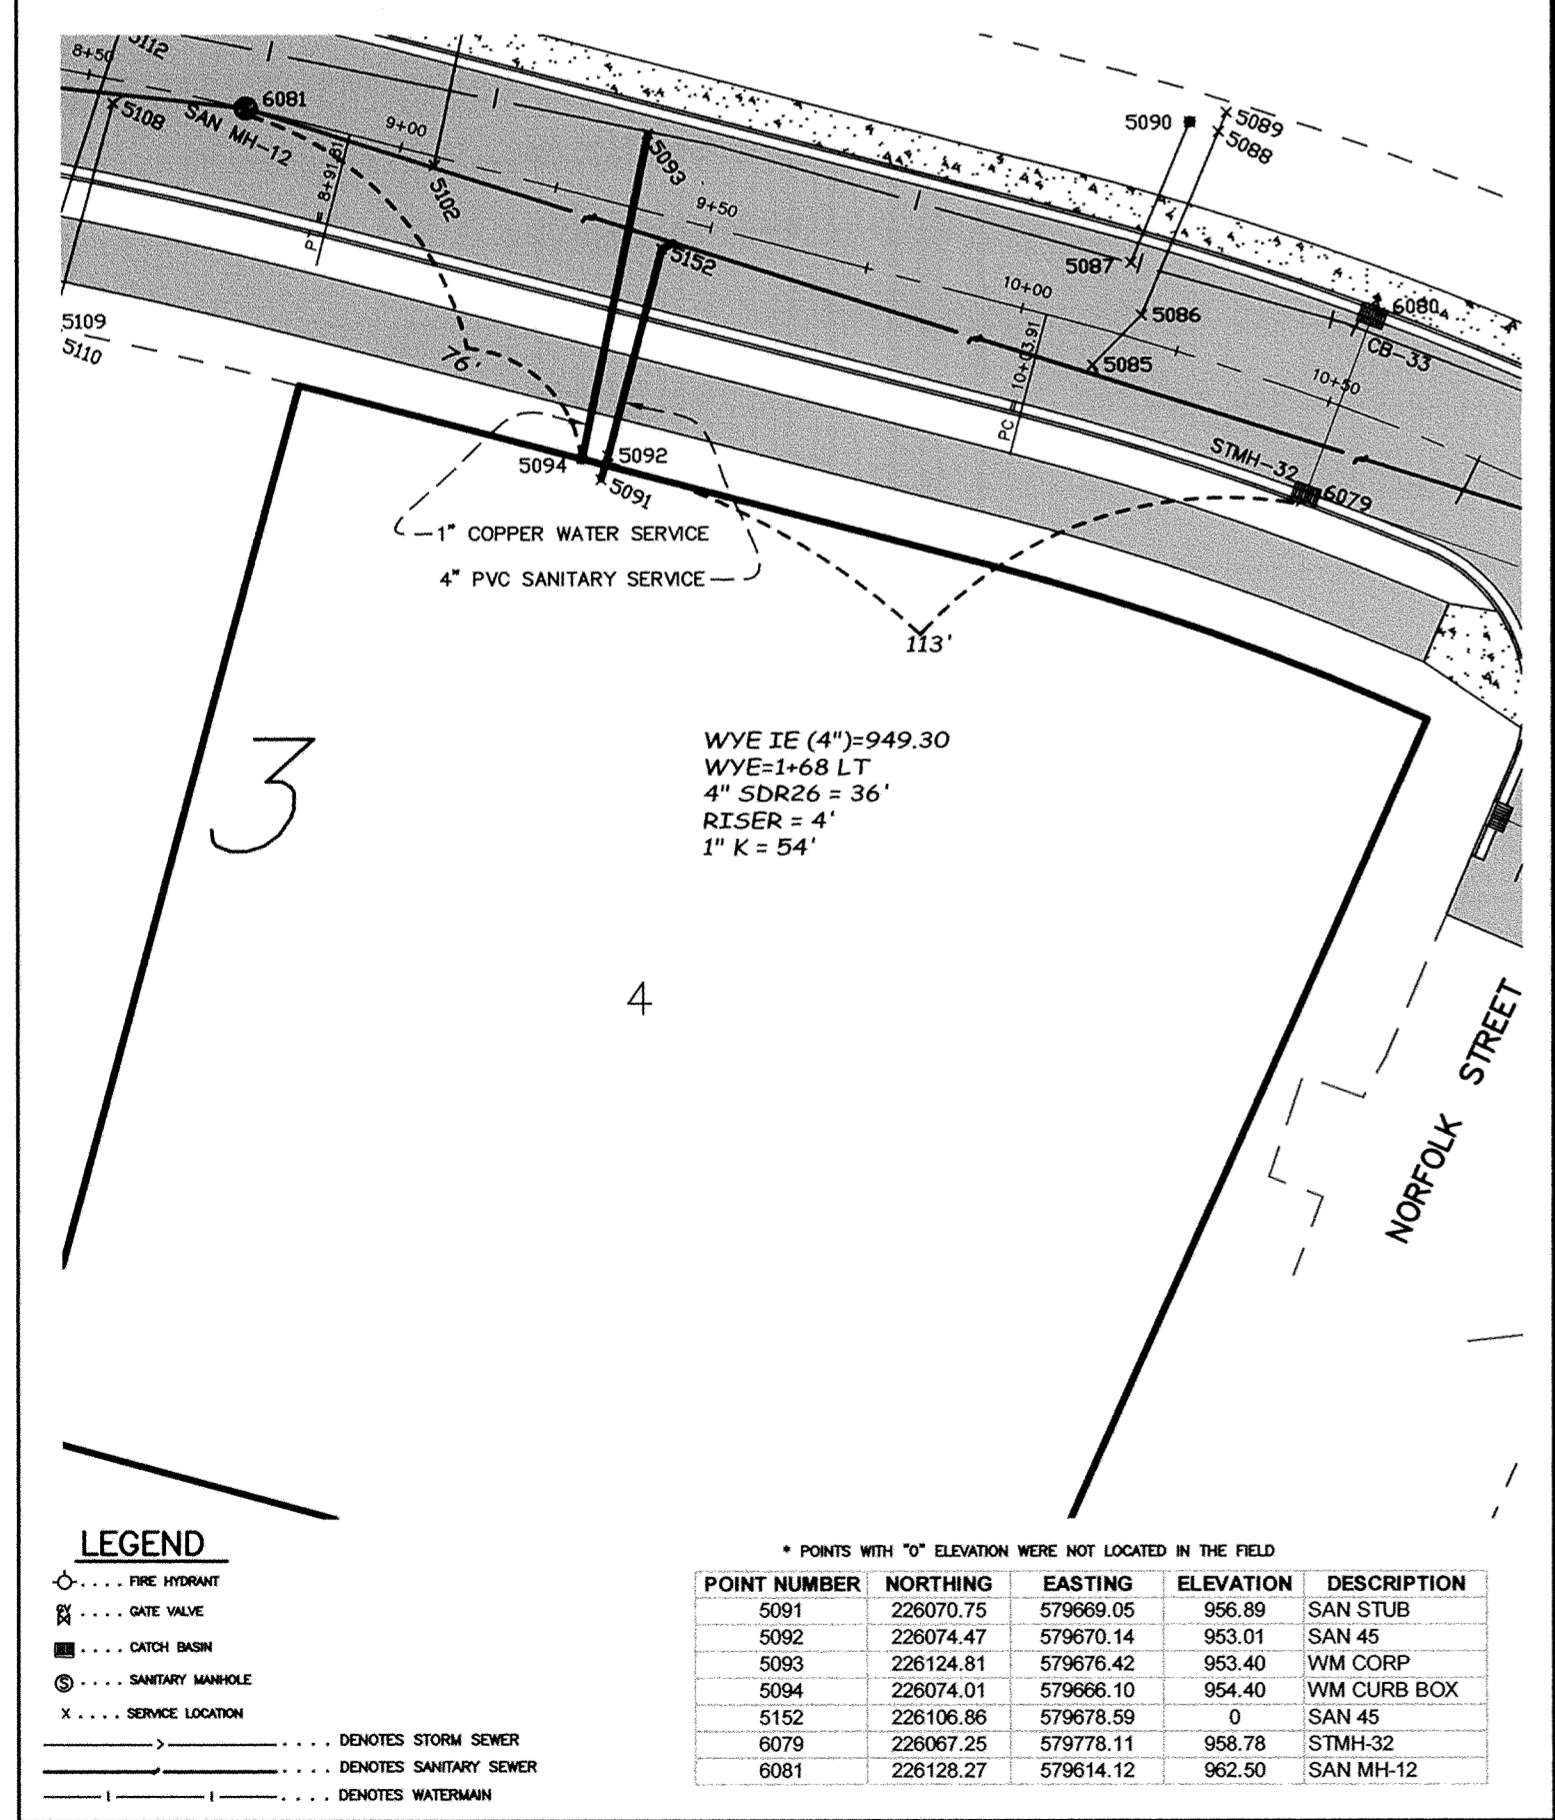

SERVICE LOCATION
13660 NORFOLK ST NW
CITY OF ELK RIVER
HIGHLAND ROAD

SERVICE LOCATION
12001 HIGHLAND RD NW
CITY OF ELK RIVER
HIGHLAND ROAD

SERVICE LOCATION
12029 HIGHLAND RD NW
CITY OF ELK RIVER
HIGHLAND ROAD

SERVICE LOCATION
19377 NORFOLK ST NW
CITY OF ELK RIVER
HIGHLAND ROAD

SERVICE LOCATION
13660 NORFOLK ST NW
CITY OF ELK RIVER
HIGHLAND ROAD

SERVICE LOCATION
19404 NORFOLK ST NW
CITY OF ELK RIVER
HIGHLAND ROAD

SERVICE LOCATION
12065 HIGHLAND RD NW
CITY OF ELK RIVER
HIGHLAND ROAD