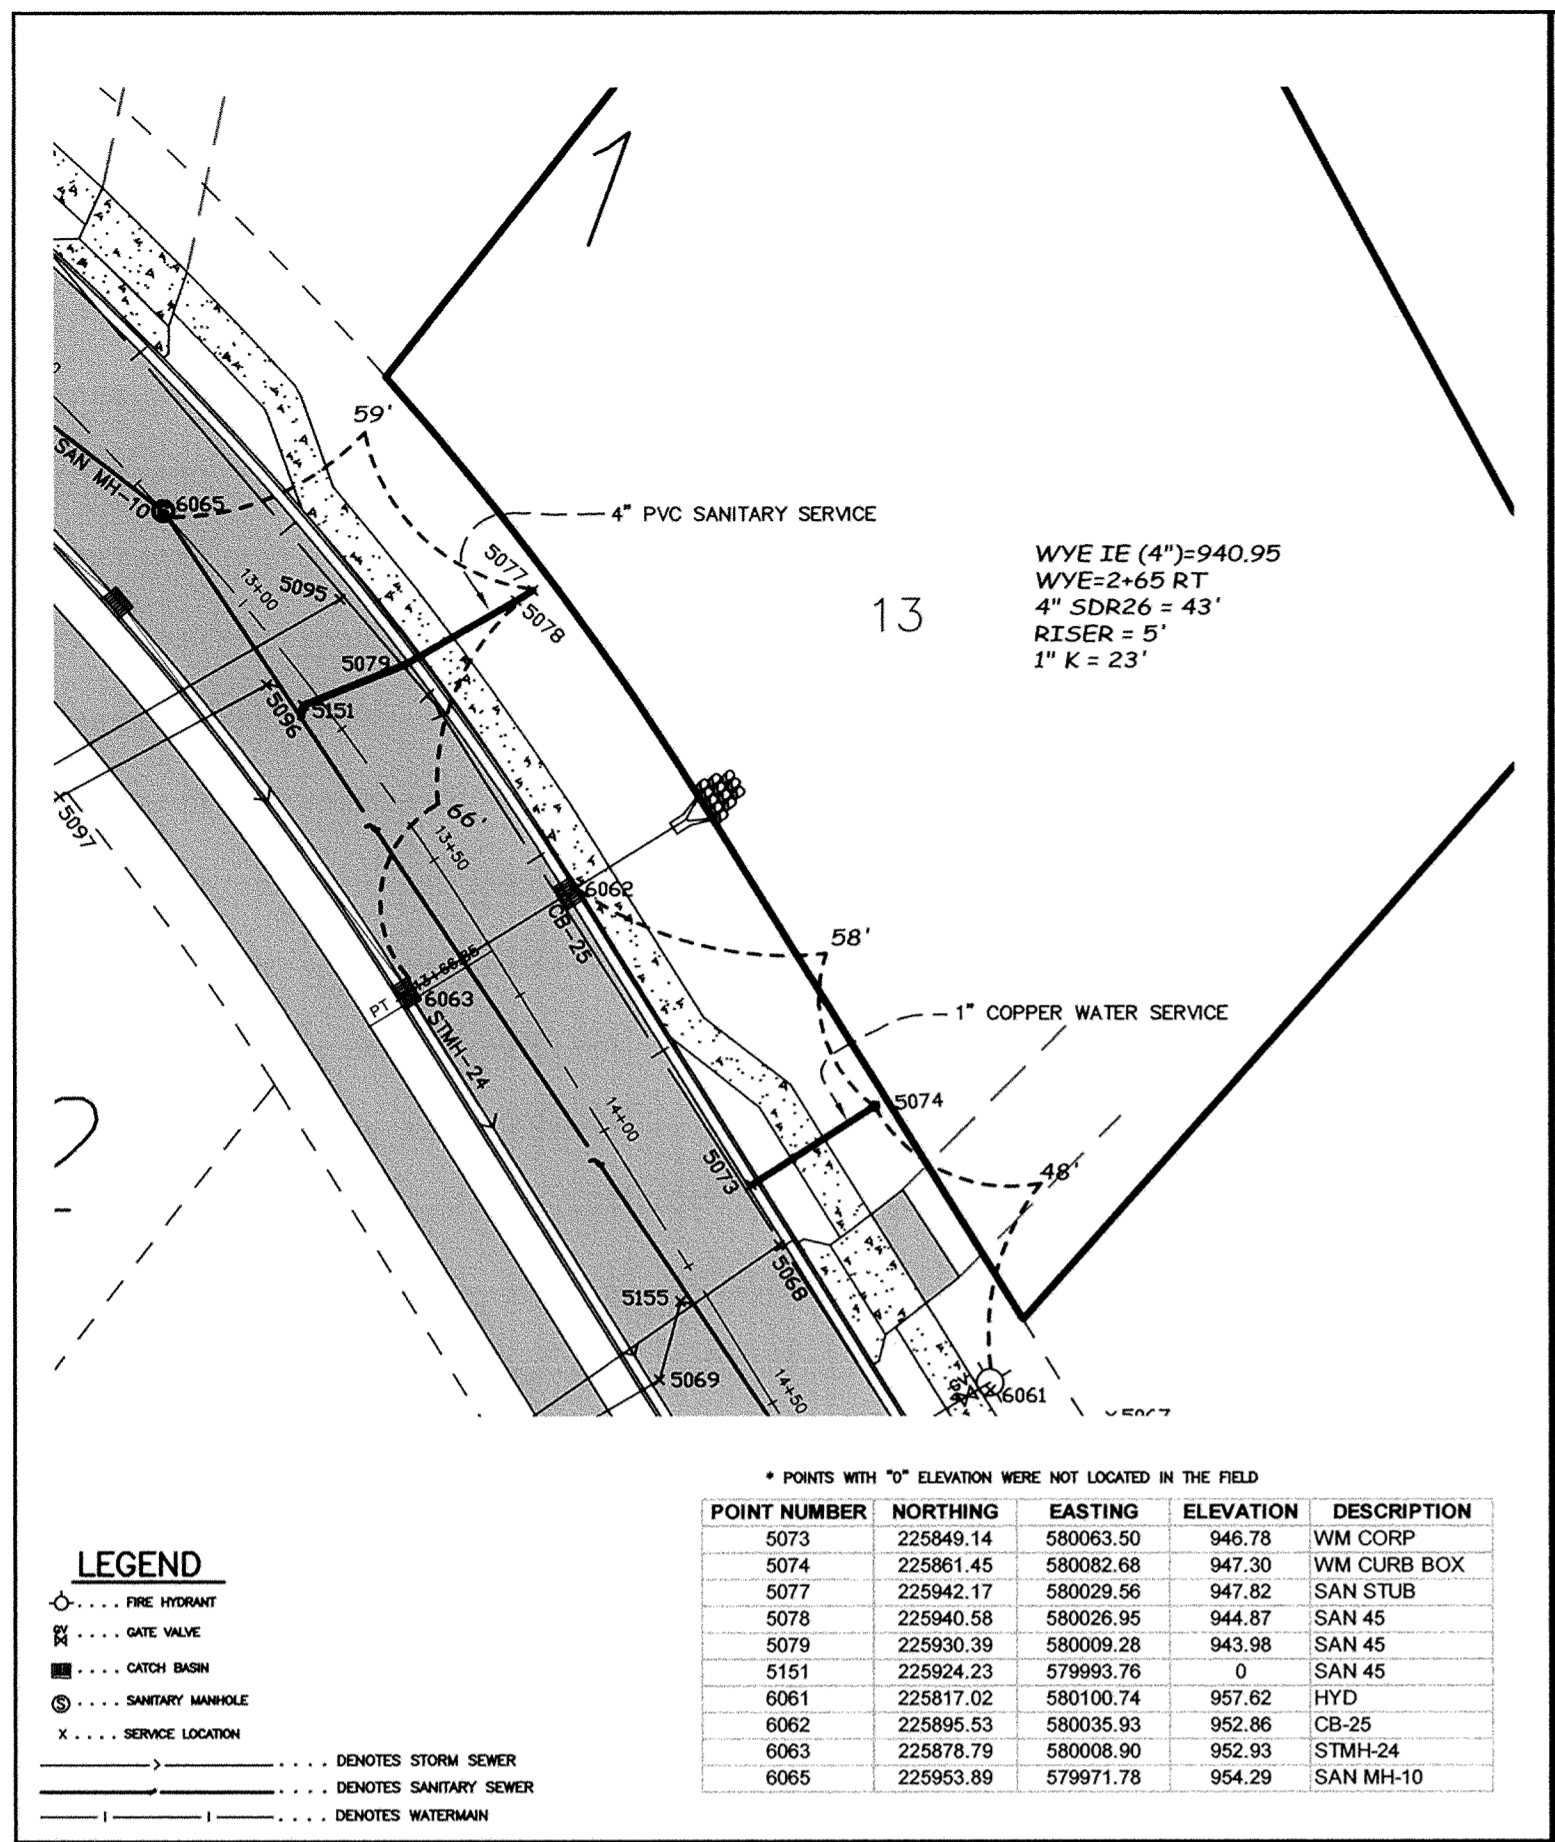

**SERVICE LOCATION**  
**19377 NORFOLK ST NW**  
CITY OF ELK RIVER  
HIGHLAND ROAD

**SERVICE LOCATION**  
**12029 HIGHLAND RD NW**  
CITY OF ELK RIVER  
HIGHLAND ROAD

**SERVICE LOCATION**  
**12001 HIGHLAND RD NW**  
CITY OF ELK RIVER  
HIGHLAND ROAD