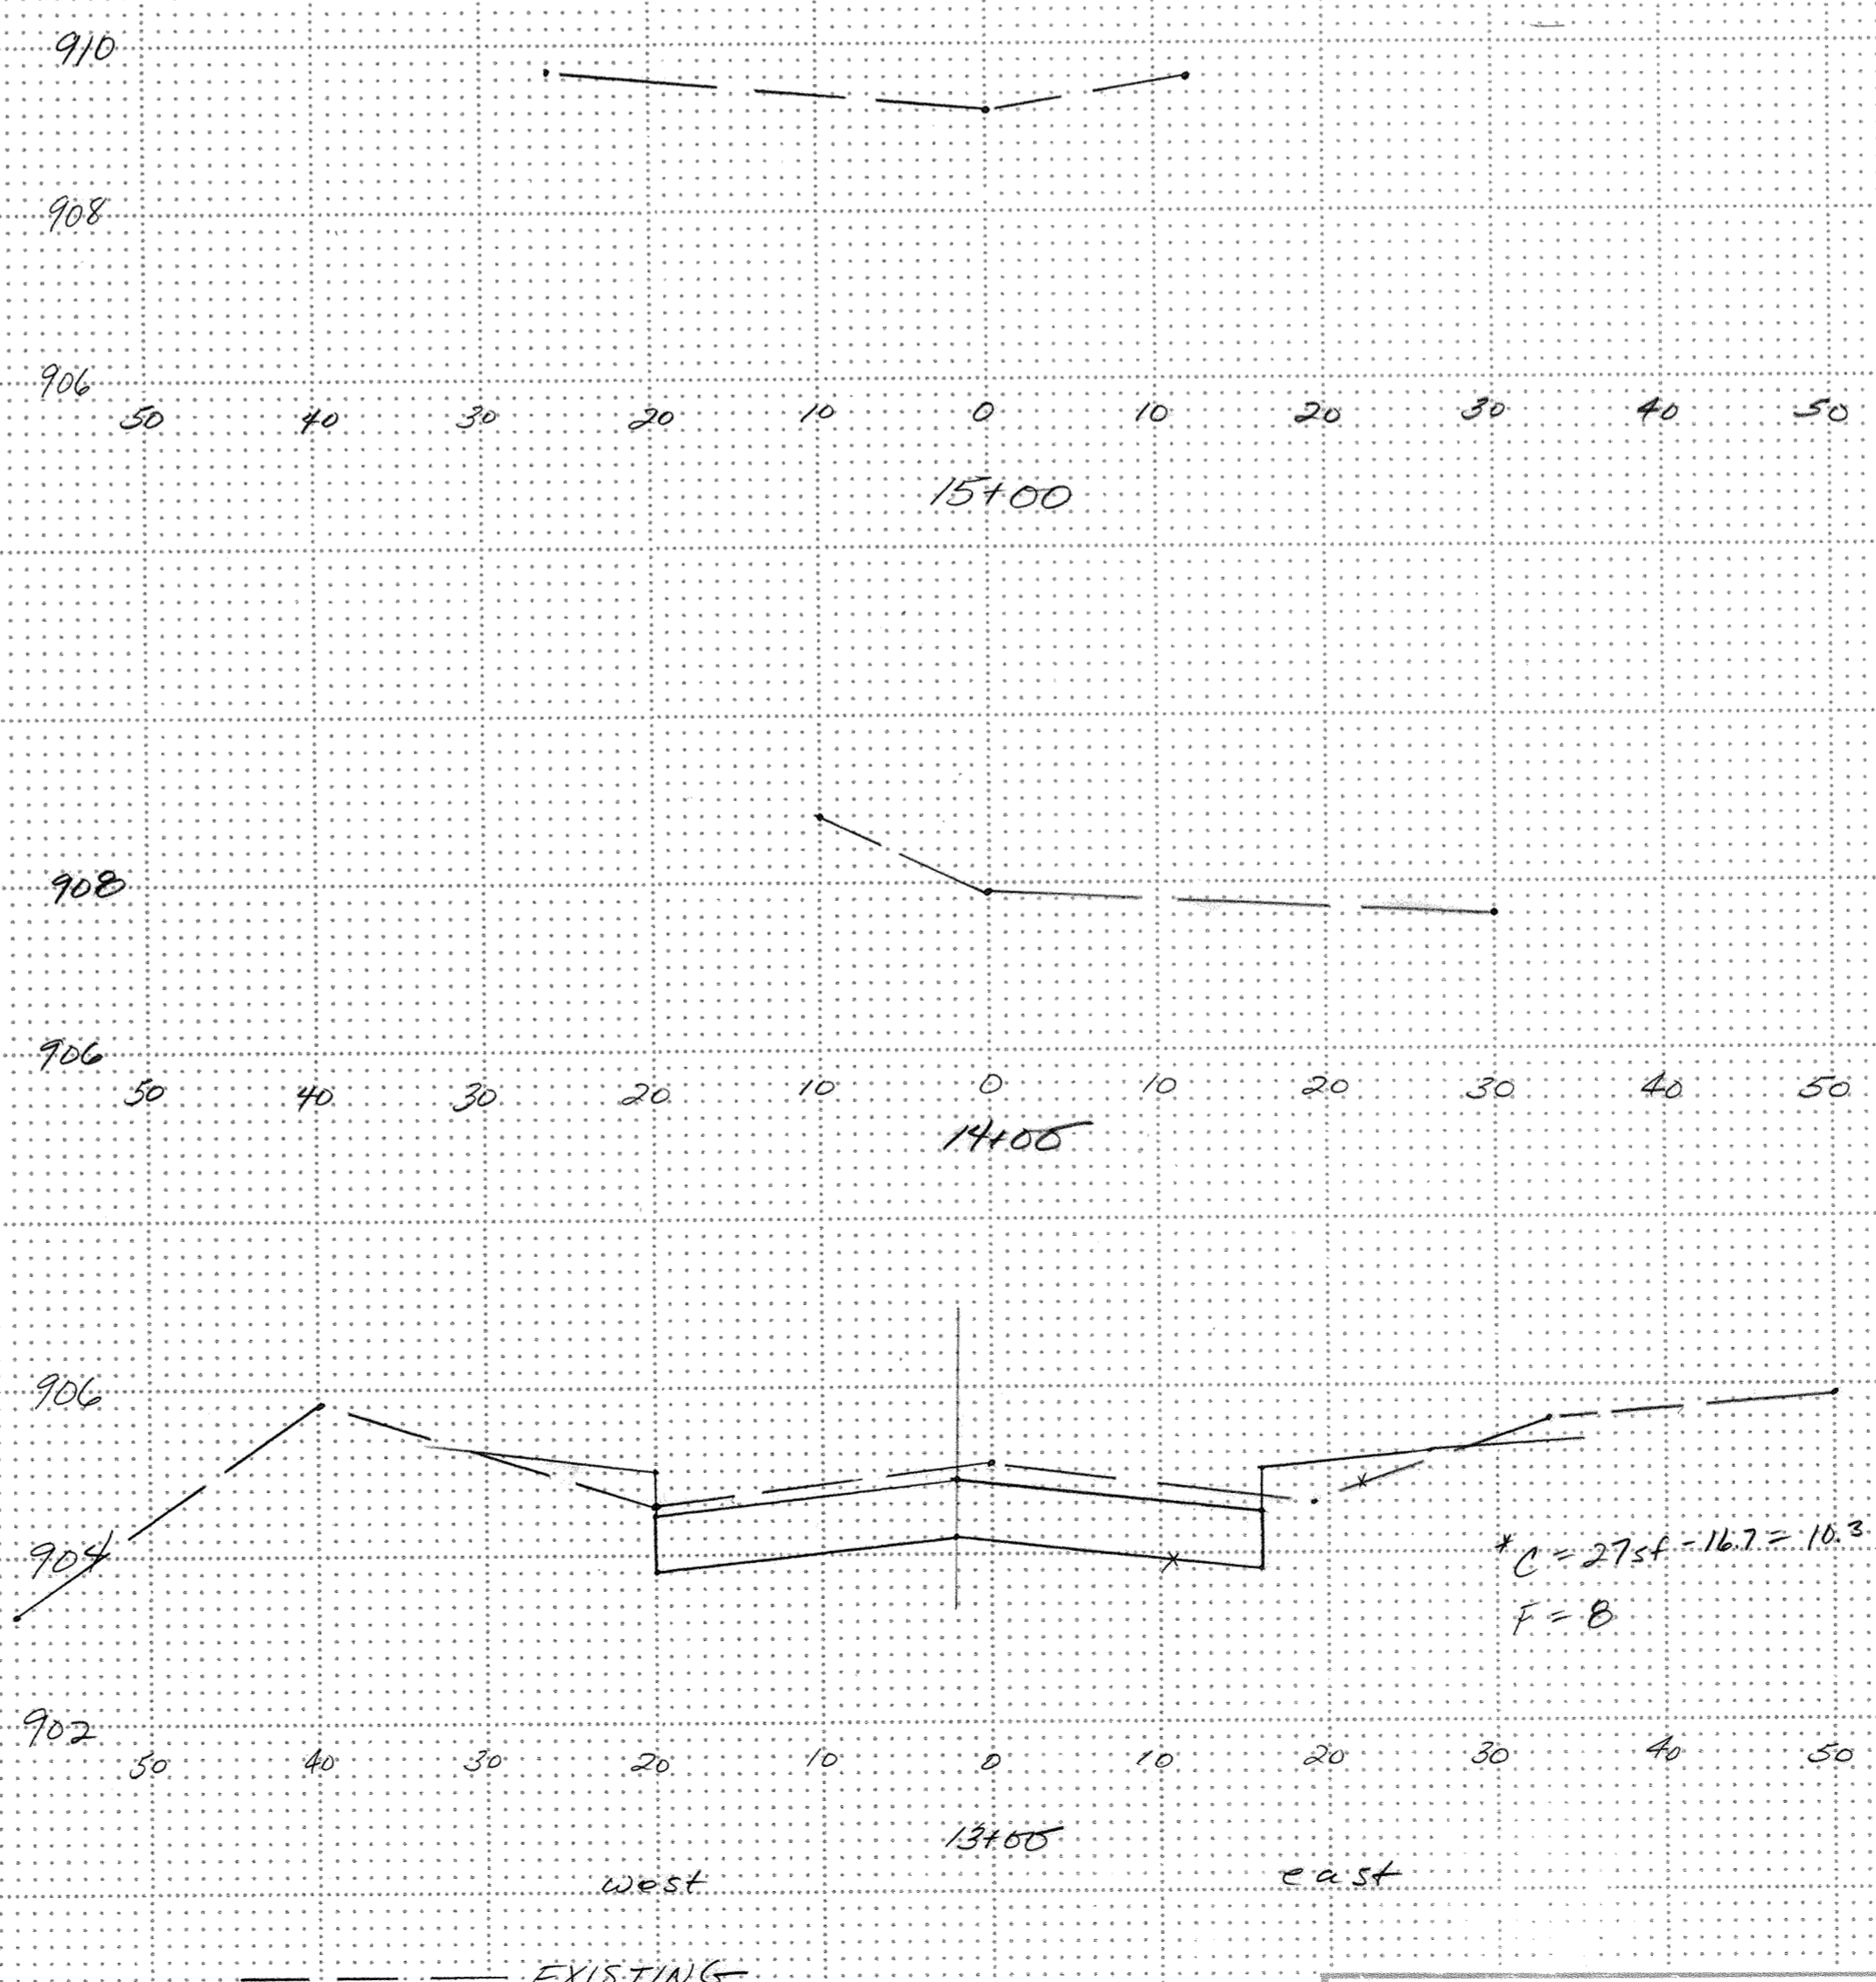

SACD PRODUCTS • NEW HOPE, MINNESOTA  
REVISION BY PART NUMBER 6532

SACD PRODUCTS • NEW HOPE, MINNESOTA  
REVISION BY PART NUMBER 6532

SACD PRODUCTS • NEW HOPE, MINNESOTA  
REVISION BY PART NUMBER 6532

SACD PRODUCTS • NEW HOPE, MINNESOTA  
REVISION BY PART NUMBER 6532

State Proj. No. EVANS AVE - Elk River Sheet No. 2 of 2 Sheets