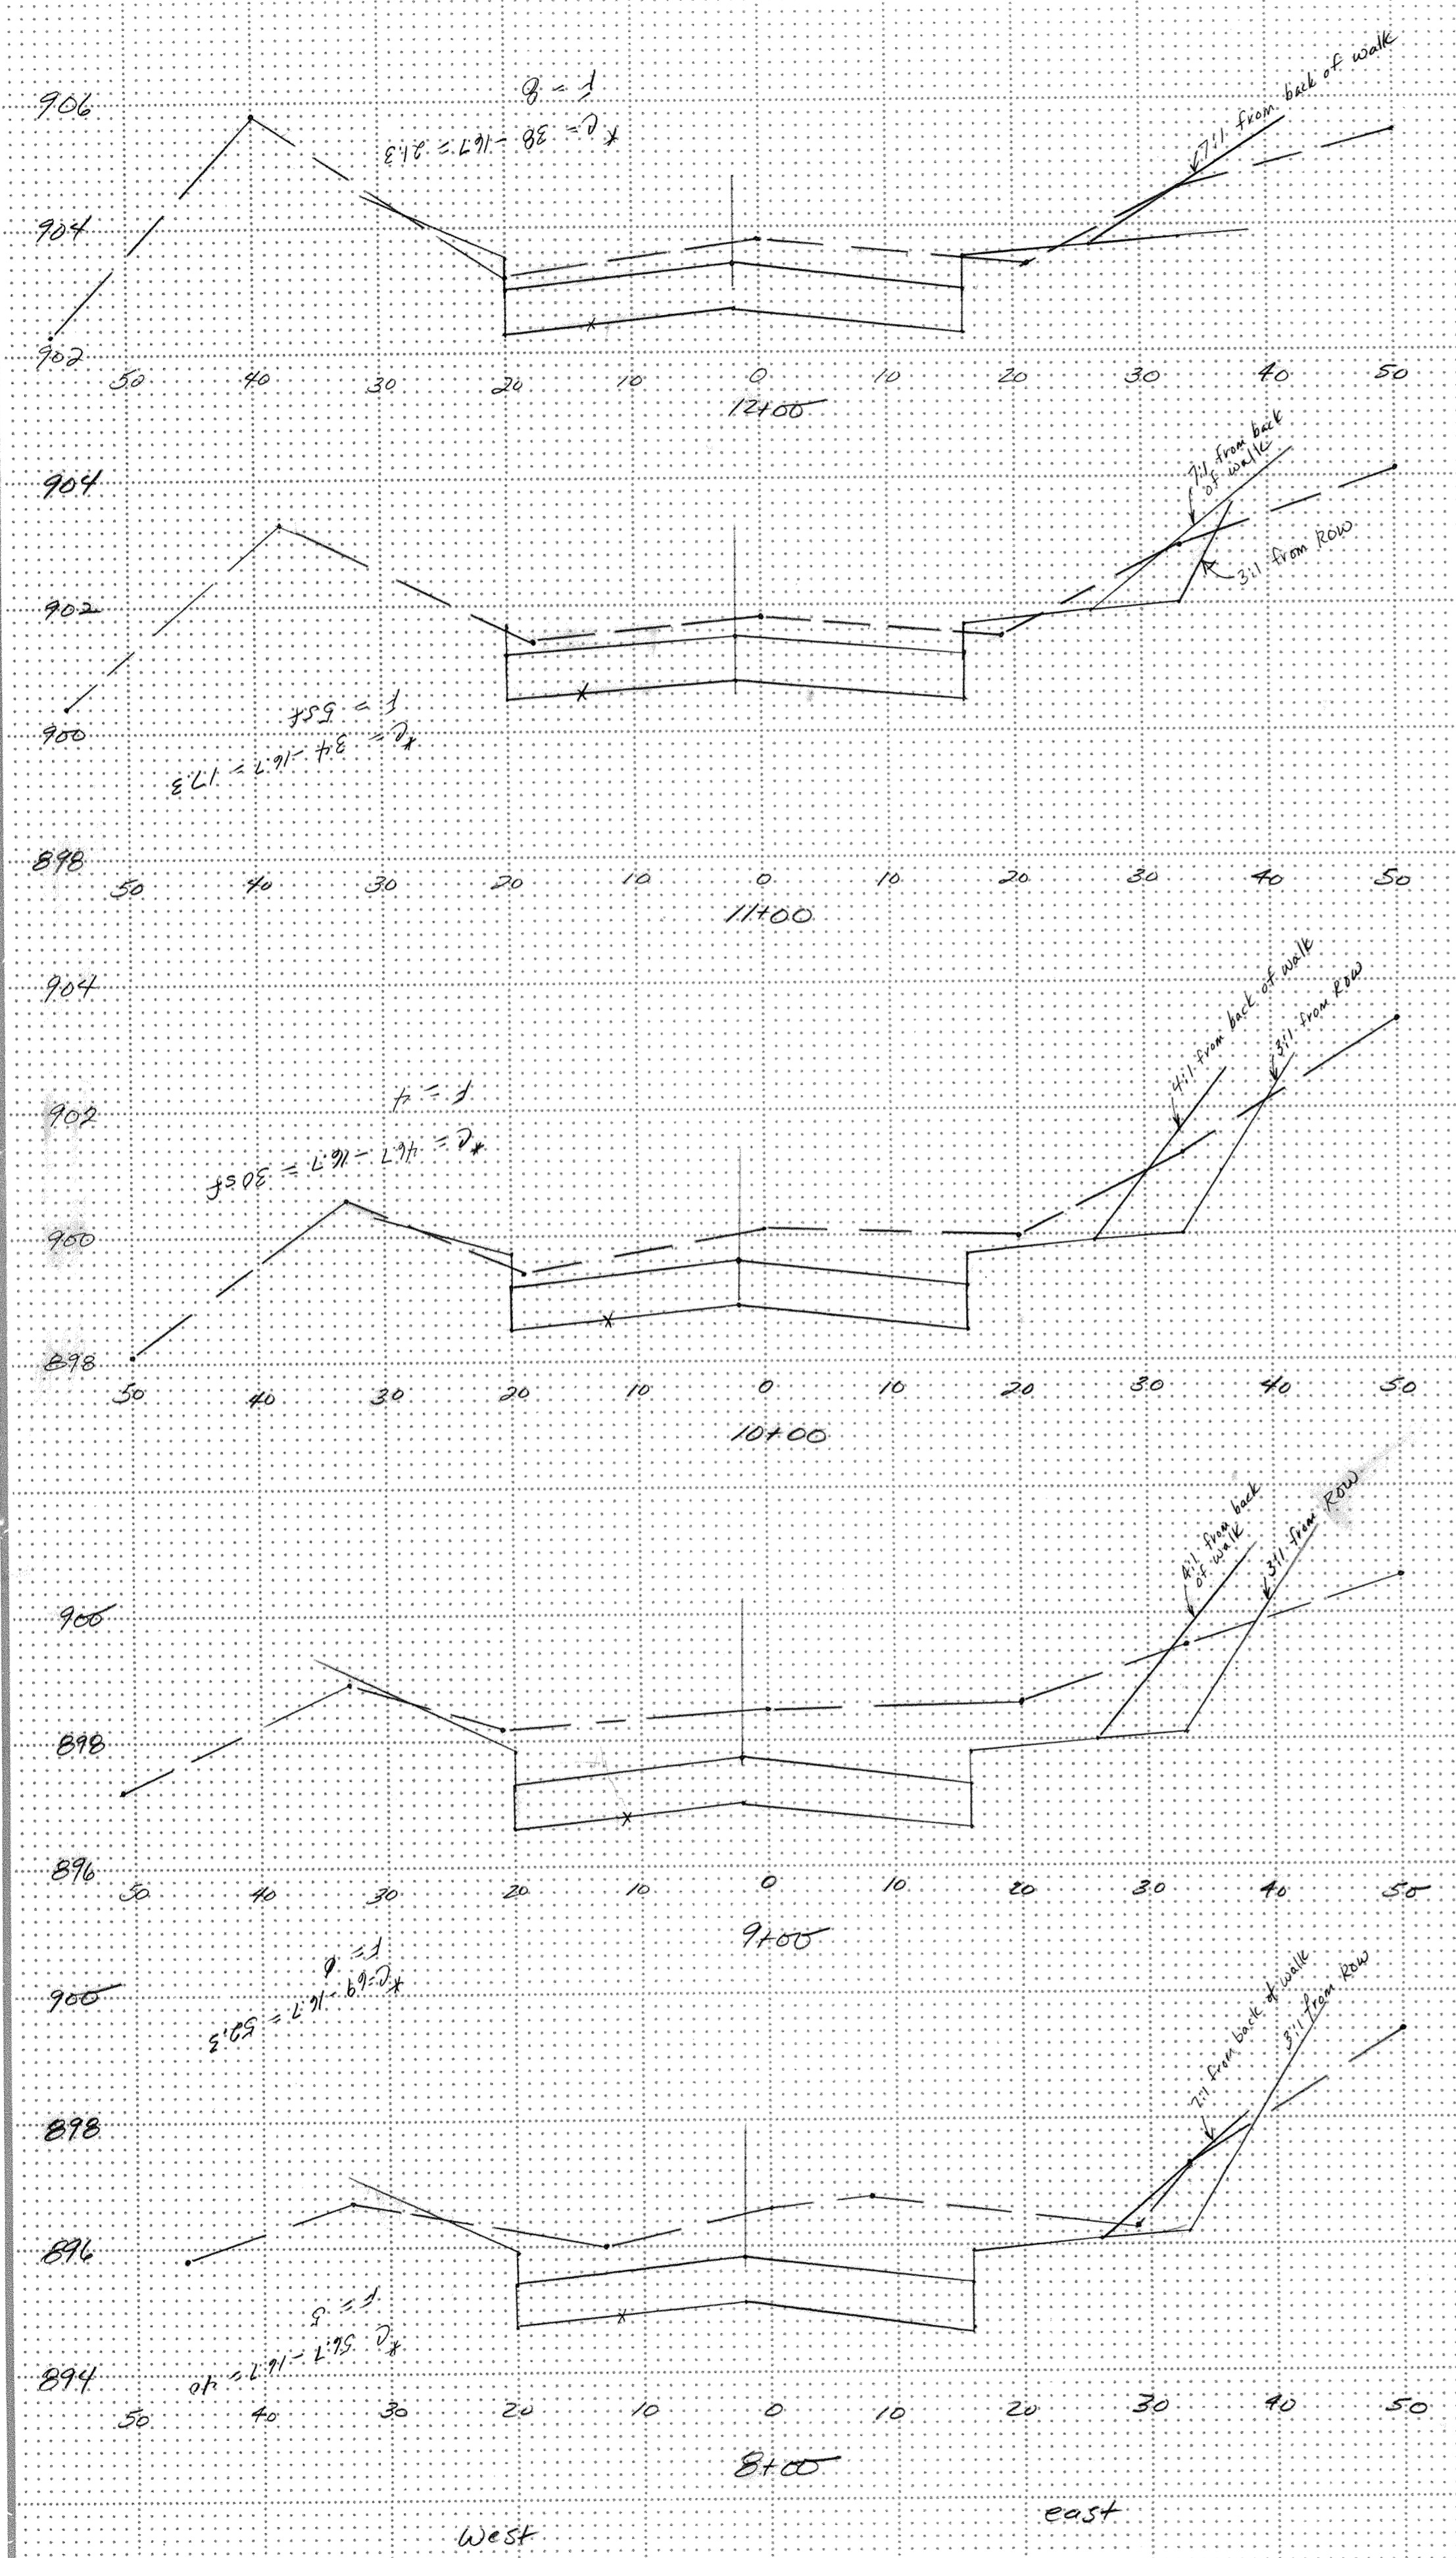

SACD PRODUCTS • NEW HOPE, MINNESOTA  
REVISION BY PART NUMBER 6532

SACD PRODUCTS • NEW HOPE, MINNESOTA  
REVISION BY PART NUMBER 6532

SACD PRODUCTS • NEW HOPE, MINNESOTA  
REVISION BY PART NUMBER 6532

SACD PRODUCTS • NEW HOPE, MINNESOTA  
REVISION BY PART NUMBER 6532

State Proj. No. EVANS AVE - Elk River Sheet No. 2 of 2 Sheets