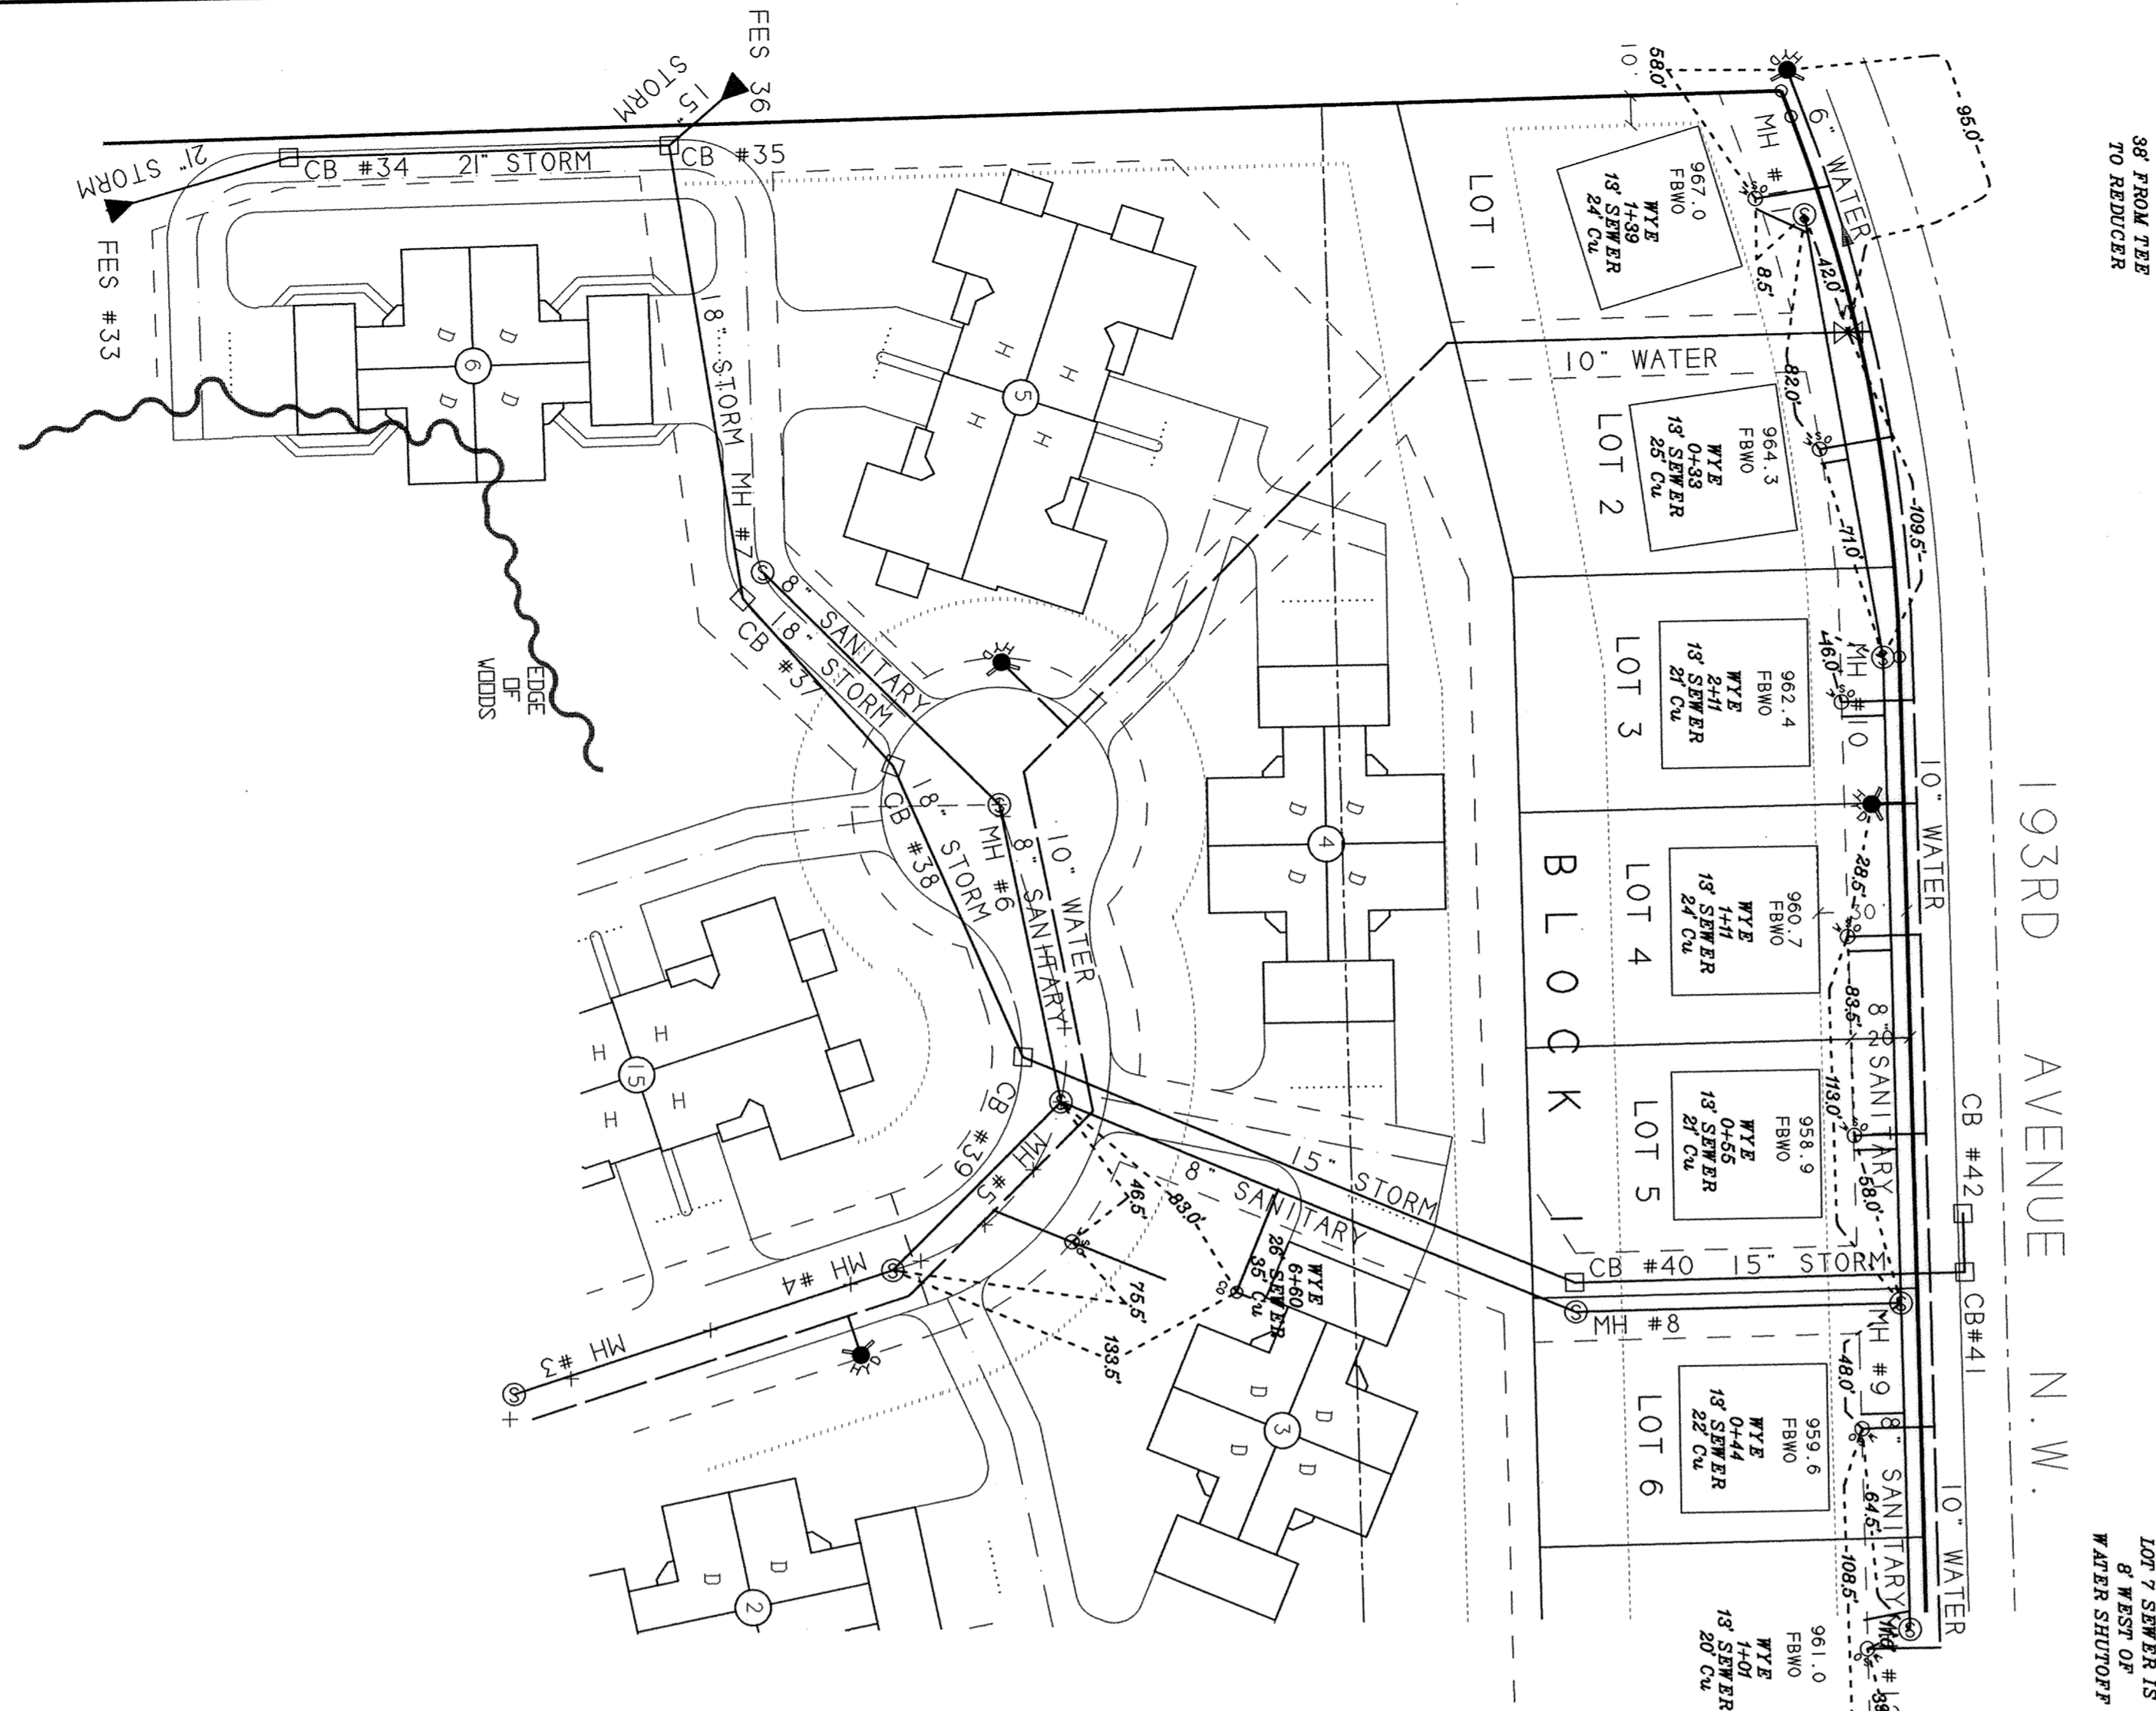

# DETAIL 2

CONSTRUCTION RECORD DRAWING

<b>J C JOHNSON CONSULTANTS, INC.</b>	<b>ELK RIVER</b>	<b>DATE:</b> 10/17/96	<b>PROJECT NO.:</b> 950302	<b>PRO-3</b>	<b>5</b>
<b>SITE PLANNING AND DESIGN</b>	<b>COTTAGE HOMESTEADS OF ELK RIVER, INC.</b>	<b>PRO-3</b>	<b>PRO-3</b>	<b>PRO-3</b>	<b>PRO-3</b>
8618 Maryland Ave N Brooklyn Park, MN 55445 Phone: (612) 391-0243 FAX: (612) 391-0245	<b>DETAIL 2</b>				

**1358**