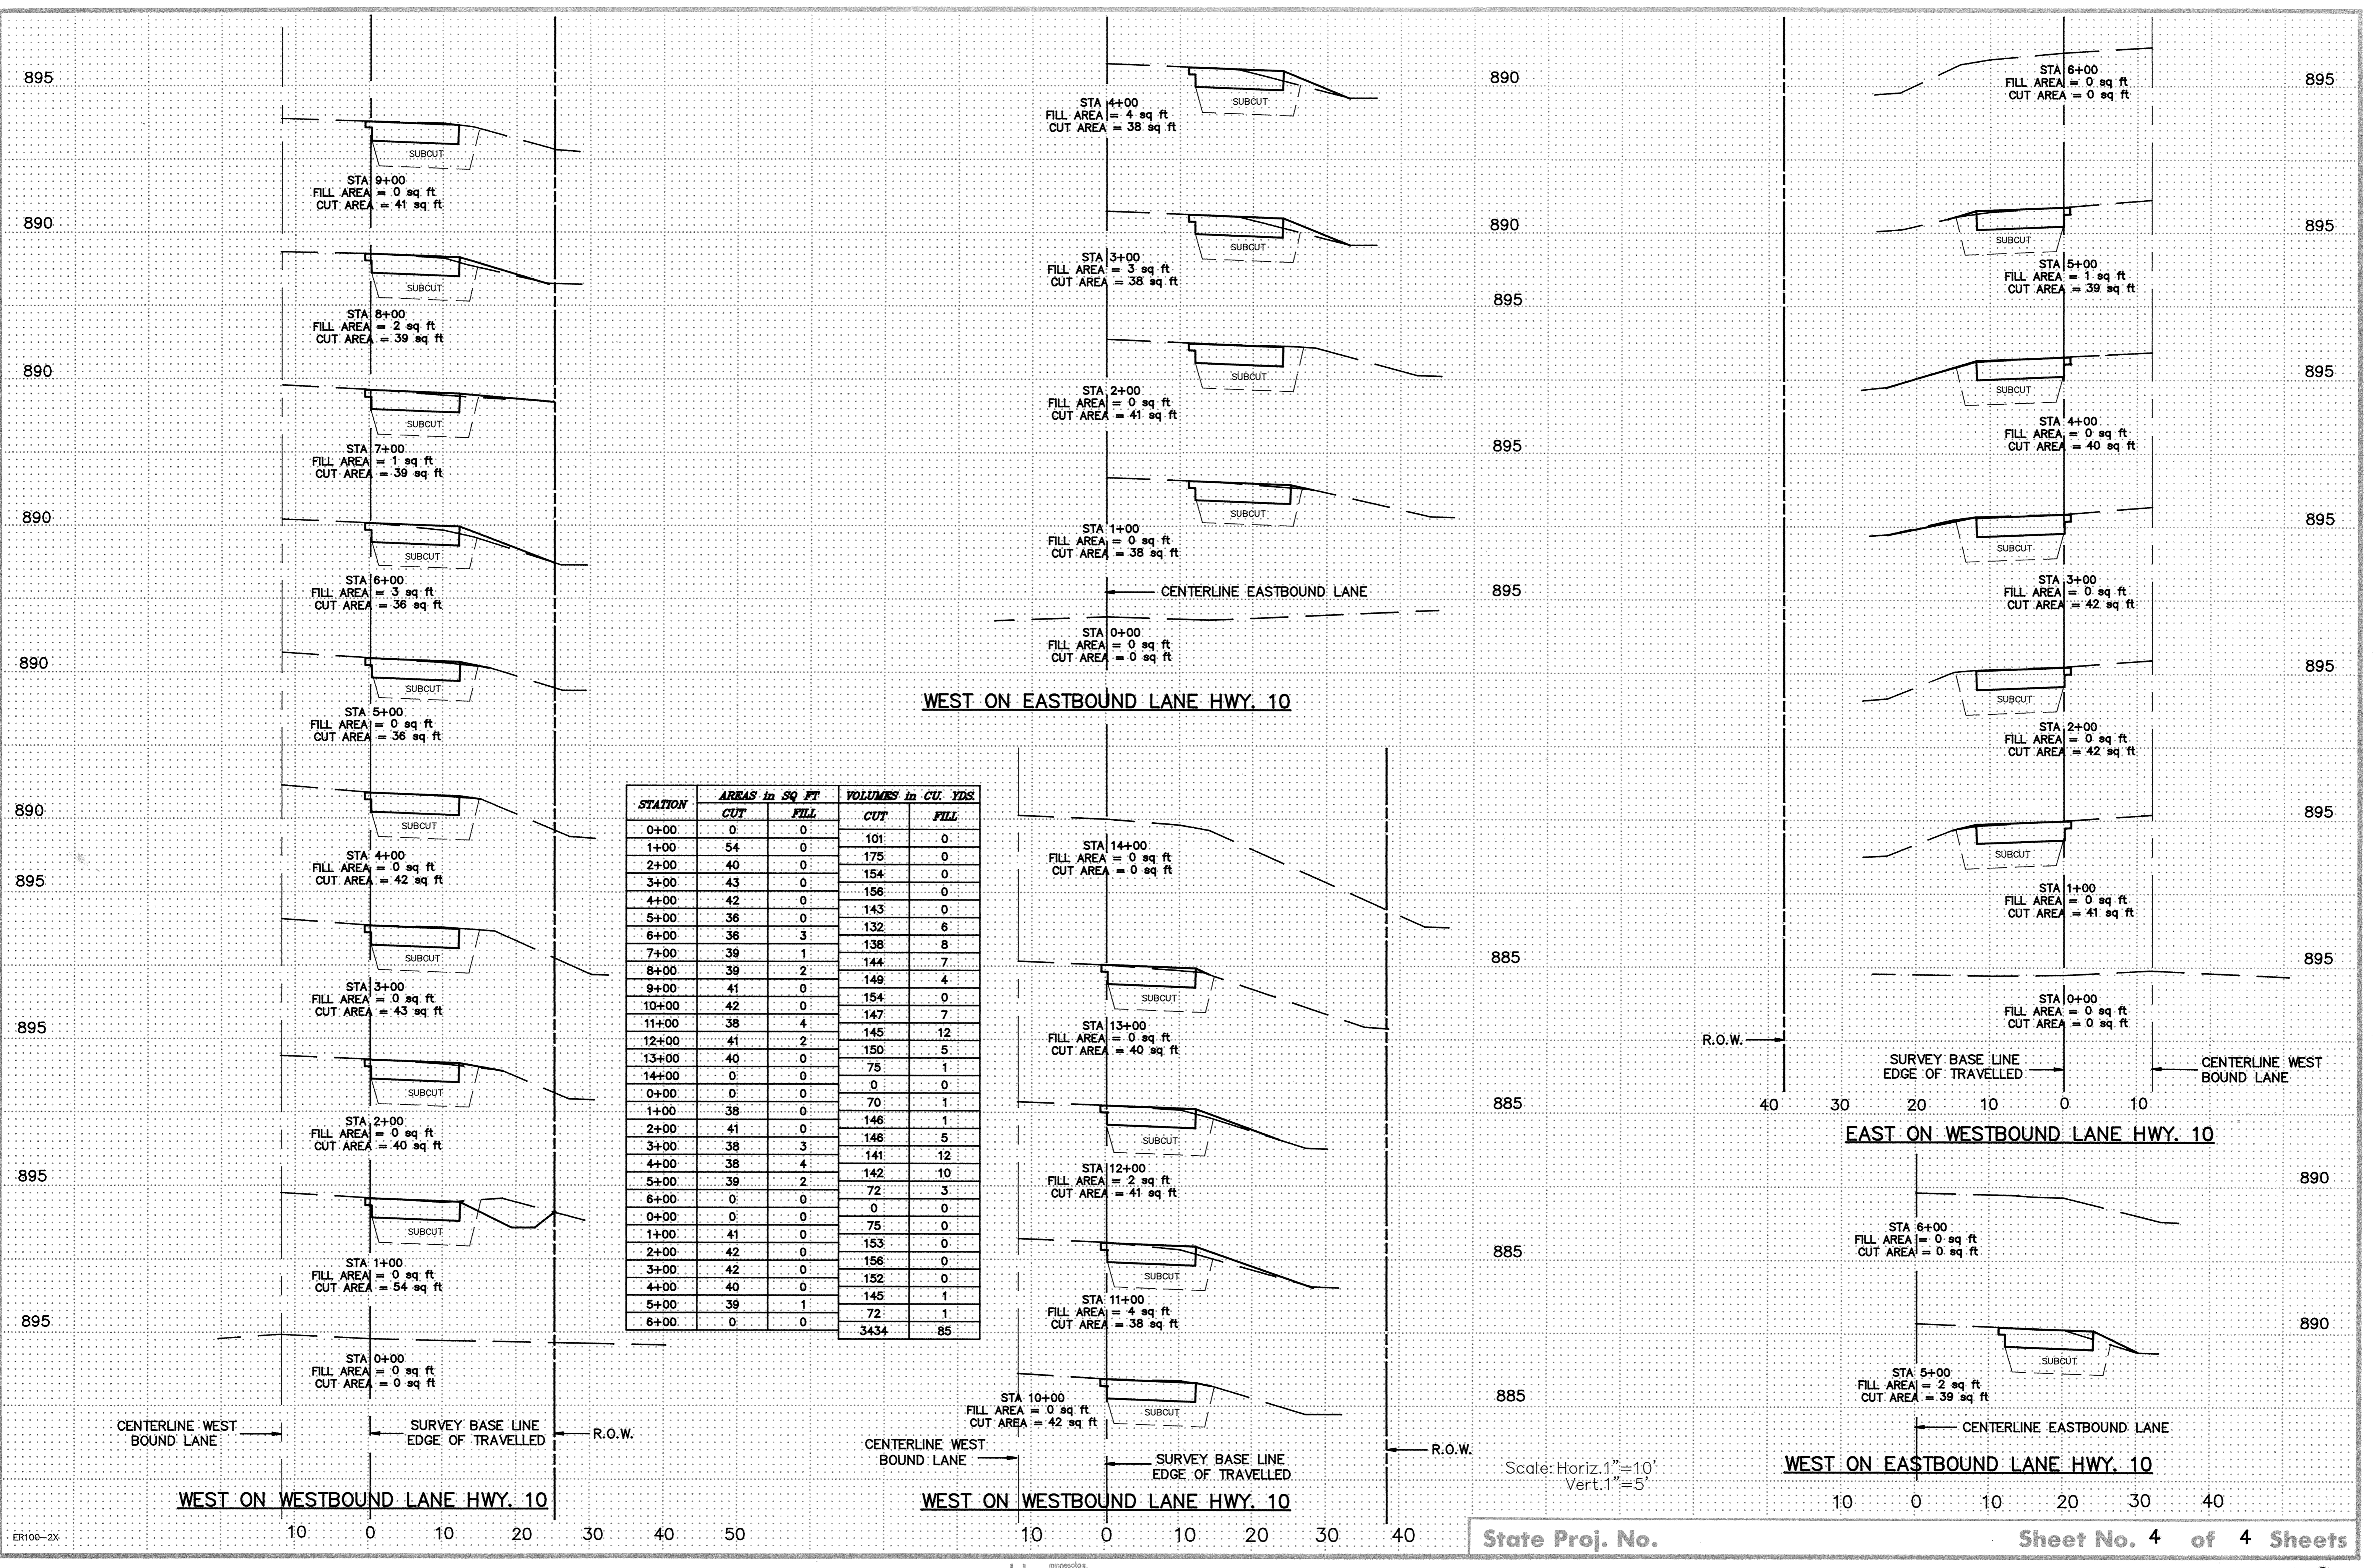

SACO PRODUCTS • NEW HOPE, MINNESOTA
FORMER BY PART NUMBER 8882
SACO PRODUCTS • NEW HOPE, MINNESOTA
FORMER BY PART NUMBER 8882
SACO PRODUCTS • NEW HOPE, MINNESOTA
FORMER BY PART NUMBER 8882
SACO PRODUCTS • NEW HOPE, MINNESOTA
FORMER BY PART NUMBER 8882

State Proj. No.

Sheet No. 4 of 4 Sheets

ER100-2X